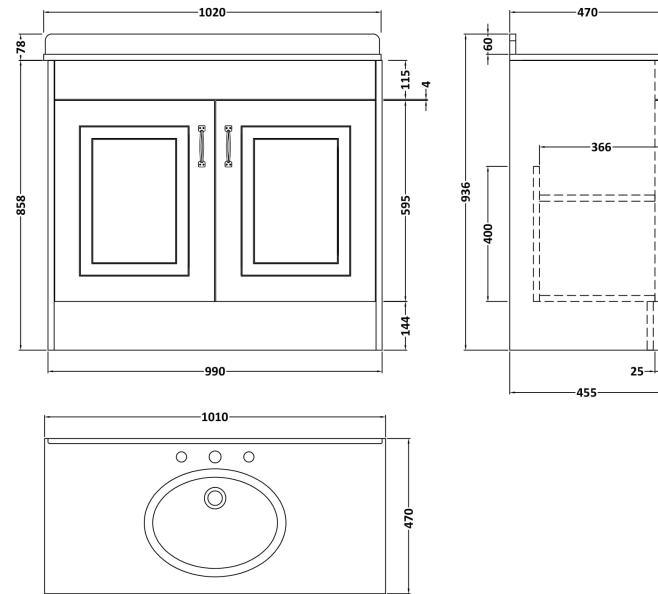

Sales Code: YOR248

Description: 1000 2-Door F/S Unit With Marble Top 3Th

Packaging Details

Barcode: 5056462619620