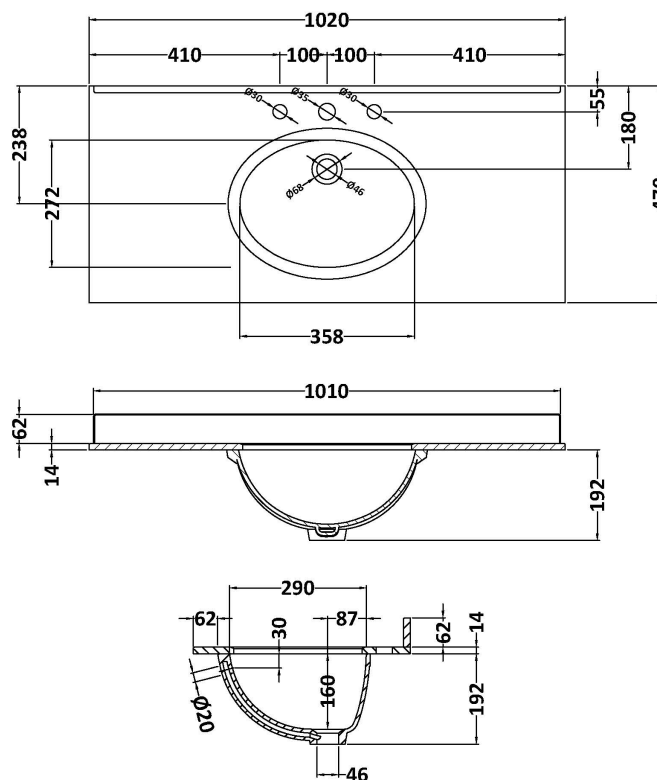

### Packaging Dimensions

Height (mm):	895
Width (mm):	1010
Depth (mm):	480
Gross Weight (kg):	33.5

### Outer Box Dimensions (If Applicable)

Height (mm):	
Width (mm):	
Depth (mm):	
Gross Weight (kg):	
Barcode:	5056211851486

### Product Dimensions

Height (mm):	268
Width (mm):	1020
Depth (mm):	470
Nett Weight (kg):	18

### Packaging Dimensions

Height (mm):	250
Width (mm):	1100
Depth (mm):	580
Gross Weight (kg):	18.5