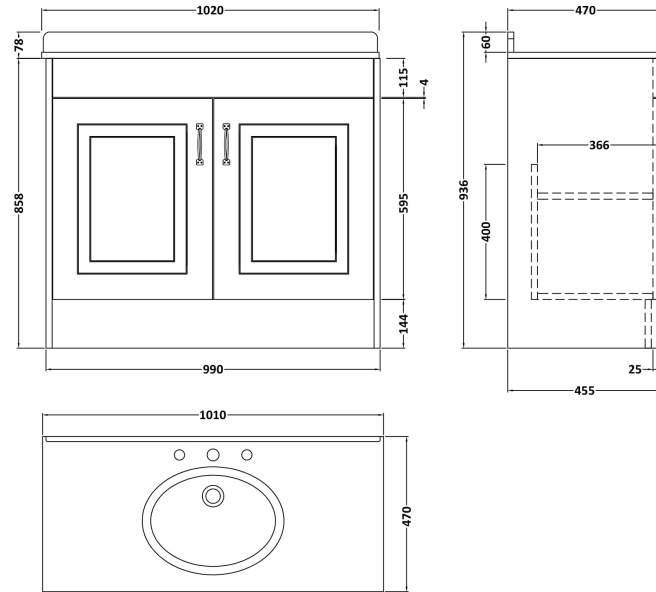

Sales Code: YOR249

Description: 1000 2-Door F/S Unit With Marble Top 3Th

Packaging Details

Barcode: 5056462619804

Sales Code: OLF207

Description: 1000 2-Door Floor Standing Unit

Product Dimensions

Height (mm):	858
Width (mm):	990
Depth (mm):	455
Nett Weight (kg):	33.5

Packaging Dimensions

Height (mm):	895
Width (mm):	1010
Depth (mm):	480
Gross Weight (kg):	33.5

Packaging Data

Box Colour:	Brown Cardboard Box
Box Qty:	1
Label Size:	100 x 50
Label Colour:	White Label
Label Qty:	2

Outer Box Dimensions (If Applicable)

Height (mm):	
Width (mm):	
Depth (mm):	
Gross Weight (kg):	
Barcode:	5056211851486

Product Details

Country of Origin:	United Kingdom
Fitting Instruction:	No
CE & UKCA:	N/A
FSC Certified Materials:	Yes
Colour:	Stone Grey
Construction Method:	Cam & Wood Dowel
Construction Type:	Rigid
Cabinet Finish:	MFC Textured Woodgrain
Fascia Finish:	Mdf Vinyl Textured Woodgrain
Cabinet Thickness (mm):	18
Fascia Thickness (mm):	18
Drawer Included:	No
Drawer Type:	Not Applicable
No of Shelves:	1
Hinge Type:	110 Degree Inset Clip-On S/C
Hinge Included:	Yes
Adjustable Legs:	No
Fixings Included:	Yes
Handle Style:	Traditional
Waste Shroud:	No
Handle Included:	Yes
Handle Type:	Strap

Sales Code: LOM249

Description: 1000 Rectangle Marble Top/Basin 3Th

Product Dimensions

Height (mm):	268
Width (mm):	1020
Depth (mm):	470
Nett Weight (kg):	18

Packaging Dimensions

Height (mm):	250
Width (mm):	1100
Depth (mm):	580
Gross Weight (kg):	18.5