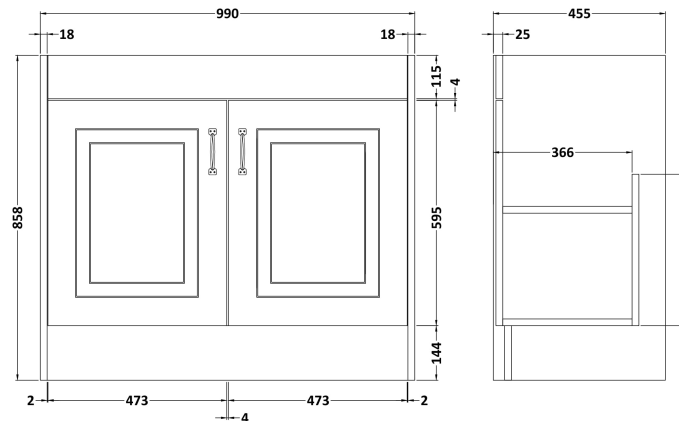

Sales Code: YOR249

Description: 1000 2-Door F/S Unit With Marble Top 3Th

Packaging Details

Barcode: 5056462619804

Sales Code: OLF207

Description: 1000 2-Door Floor Standing Unit

Product Dimensions

Height (mm):	858
Width (mm):	990
Depth (mm):	455
Nett Weight (kg):	33.5

Packaging Dimensions

Height (mm):	895
Width (mm):	1010
Depth (mm):	480
Gross Weight (kg):	33.5

Packaging Data

Box Colour:	Brown Cardboard Box
Box Qty:	1
Label Size:	100 x 50
Label Colour:	White Label
Label Qty:	2

Outer Box Dimensions (If Applicable)

Height (mm):	
Width (mm):	
Depth (mm):	
Gross Weight (kg):	
Barcode:	5056211851486

Product Details

Country of Origin:	United Kingdom
Fitting Instruction:	No
CE & UKCA:	N/A
FSC Certified Materials:	Yes
Colour:	Stone Grey
Construction Method:	Cam & Wood Dowel
Construction Type:	Rigid
Cabinet Finish:	MFC Textured Woodgrain
Fascia Finish:	Mdf Vinyl Textured Woodgrain
Cabinet Thickness (mm):	18
Fascia Thickness (mm):	18
Drawer Included:	No
Drawer Type:	Not Applicable
No of Shelves:	1
Hinge Type:	110 Degree Inset Clip-On S/C
Hinge Included:	Yes
Adjustable Legs:	No
Fixings Included:	Yes
Handle Style:	Traditional
Waste Shroud:	No
Handle Included:	Yes
Handle Type:	Strap

Sales Code: LOM249

Description: 1000 Rectangle Marble Top/Basin 3Th

Product Dimensions

Height (mm):	268
Width (mm):	1020
Depth (mm):	470
Nett Weight (kg):	18

Packaging Dimensions

Height (mm):	250
Width (mm):	1100
Depth (mm):	580
Gross Weight (kg):	18.5