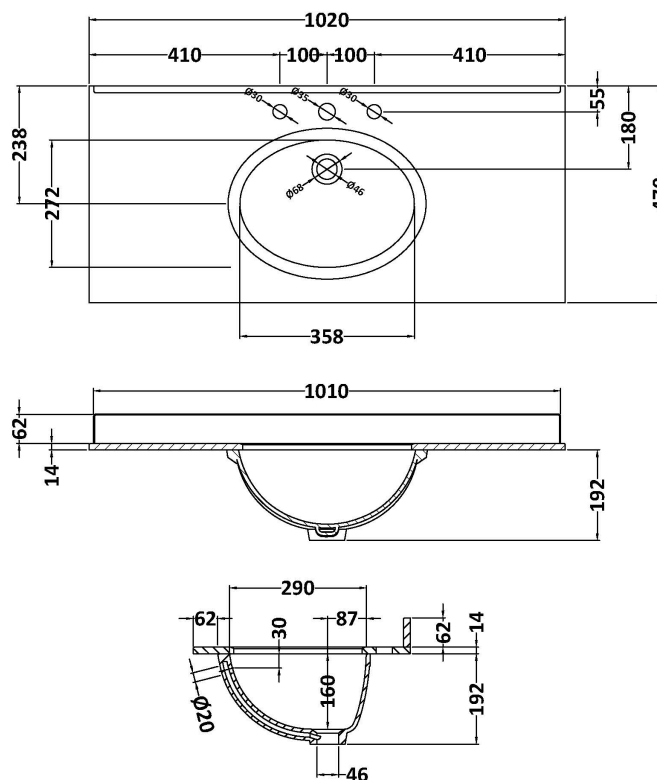

Packaging Dimensions

Height (mm):	895
Width (mm):	1010
Depth (mm):	480
Gross Weight (kg):	33.5

Packaging Data

Box Colour:	Brown Cardboard Box
Box Qty:	1
Label Size:	100 x 50
Label Colour:	White Label
Label Qty:	2

Outer Box Dimensions (If Applicable)

Height (mm):	
Width (mm):	
Depth (mm):	
Gross Weight (kg):	
Barcode:	5056211851486

Product Details

Country of Origin:	United Kingdom
Fitting Instruction:	No
CE & UKCA:	N/A
FSC Certified Materials:	Yes
Colour:	Stone Grey
Construction Method:	Cam & Wood Dowel
Construction Type:	Rigid
Cabinet Finish:	MFC Textured Woodgrain
Fascia Finish:	Mdf Vinyl Textured Woodgrain
Cabinet Thickness (mm):	18
Fascia Thickness (mm):	18
Drawer Included:	No
Drawer Type:	Not Applicable
No of Shelves:	1
Hinge Type:	110 Degree Inset Clip-On S/C
Hinge Included:	Yes
Adjustable Legs:	No
Fixings Included:	Yes
Handle Style:	Traditional
Waste Shroud:	No
Handle Included:	Yes
Handle Type:	Strap

Sales Code: LOM249

Description: 1000 Rectangle Marble Top/Basin 3Th

Product Dimensions

Height (mm):	268
Width (mm):	1020
Depth (mm):	470
Nett Weight (kg):	18

Packaging Dimensions

Height (mm):	250
Width (mm):	1100
Depth (mm):	580
Gross Weight (kg):	18.5

Packaging Data

Box Colour:	White Cardboard Box
Box Qty:	1
Label Size:	100 x 50
Label Colour:	White Label
Label Qty:	2

Outer Box Dimensions (If Applicable)

Height (mm):	
Width (mm):	
Depth (mm):	
Gross Weight (kg):	
Barcode:	5056211825777