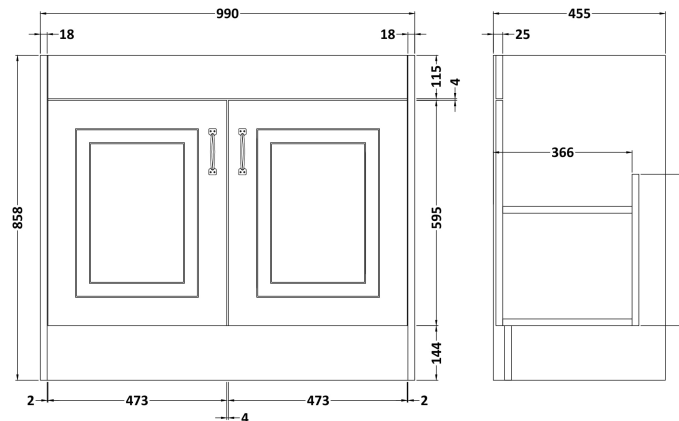

Sales Code: YOR250

Description: 1000 2-Door F/S Unit With Marble Top 3Th

Packaging Details

Barcode: 5056462619989

Sales Code: OLF207

Description: 1000 2-Door Floor Standing Unit

Product Dimensions

Height (mm):	858
Width (mm):	990
Depth (mm):	455
Nett Weight (kg):	33.5

Packaging Dimensions

Height (mm):	895
Width (mm):	1010
Depth (mm):	480
Gross Weight (kg):	33.5

Packaging Data

Box Colour:	Brown Cardboard Box
Box Qty:	1
Label Size:	100 x 50
Label Colour:	White Label
Label Qty:	2

Outer Box Dimensions (If Applicable)

Height (mm):	
Width (mm):	
Depth (mm):	
Gross Weight (kg):	
Barcode:	5056211851486

Product Details

Country of Origin:	United Kingdom
Fitting Instruction:	No
CE & UKCA:	N/A
FSC Certified Materials:	Yes
Colour:	Stone Grey
Construction Method:	Cam & Wood Dowel
Construction Type:	Rigid
Cabinet Finish:	MFC Textured Woodgrain
Fascia Finish:	Mdf Vinyl Textured Woodgrain
Cabinet Thickness (mm):	18
Fascia Thickness (mm):	18
Drawer Included:	No
Drawer Type:	Not Applicable
No of Shelves:	1
Hinge Type:	110 Degree Inset Clip-On S/C
Hinge Included:	Yes
Adjustable Legs:	No
Fixings Included:	Yes
Handle Style:	Traditional
Waste Shroud:	No
Handle Included:	Yes
Handle Type:	Strap

Sales Code: LOM250

Description: 1000 Rectangle Marble Top/Basin 3Th

Product Dimensions

Height (mm):	268
Width (mm):	1020
Depth (mm):	470
Nett Weight (kg):	18

Packaging Dimensions

Height (mm):	250
Width (mm):	1100
Depth (mm):	580
Gross Weight (kg):	18.5