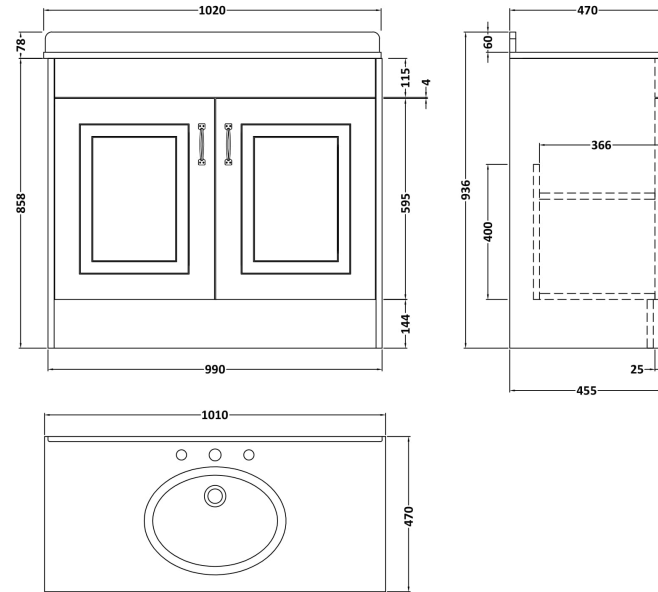

Sales Code: YOR250

Description: 1000 2-Door F/S Unit With Marble Top 3Th

Packaging Details

Barcode: 5056462619989

Sales Code: OLF207

Description: 1000 2-Door Floor Standing Unit

Product Dimensions

Height (mm):	858
Width (mm):	990
Depth (mm):	455
Nett Weight (kg):	33.5

Packaging Dimensions

Height (mm):	895
Width (mm):	1010
Depth (mm):	480
Gross Weight (kg):	33.5

Packaging Data

Box Colour:	Brown Cardboard Box
Box Qty:	1
Label Size:	100 x 50
Label Colour:	White Label
Label Qty:	2

Outer Box Dimensions (If Applicable)

Height (mm):	
Width (mm):	
Depth (mm):	
Gross Weight (kg):	
Barcode:	5056211851486

Product Details

Country of Origin:	United Kingdom
Fitting Instruction:	No
CE & UKCA:	N/A
FSC Certified Materials:	Yes
Colour:	Stone Grey
Construction Method:	Cam & Wood Dowel
Construction Type:	Rigid
Cabinet Finish:	MFC Textured Woodgrain
Fascia Finish:	Mdf Vinyl Textured Woodgrain
Cabinet Thickness (mm):	18
Fascia Thickness (mm):	18
Drawer Included:	No
Drawer Type:	Not Applicable
No of Shelves:	1
Hinge Type:	110 Degree Inset Clip-On S/C
Hinge Included:	Yes
Adjustable Legs:	No
Fixings Included:	Yes
Handle Style:	Traditional
Waste Shroud:	No
Handle Included:	Yes
Handle Type:	Strap

Sales Code: LOM250

Description: 1000 Rectangle Marble Top/Basin 3Th

Product Dimensions

Height (mm):	268
Width (mm):	1020
Depth (mm):	470
Nett Weight (kg):	18

Packaging Dimensions

Height (mm):	250
Width (mm):	1100
Depth (mm):	580
Gross Weight (kg):	18.5