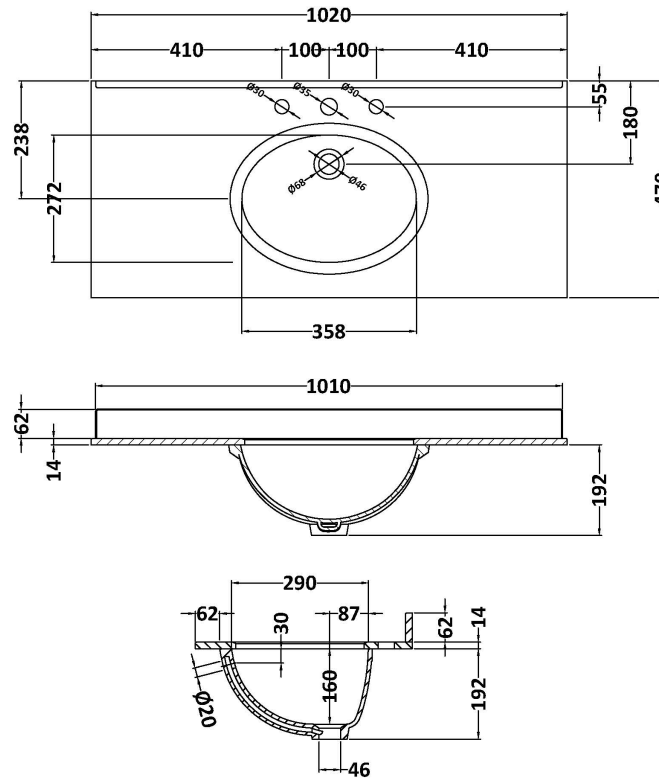

Packaging Dimensions

Height (mm):	895
Width (mm):	1010
Depth (mm):	480
Gross Weight (kg):	33.5

Packaging Data

Box Colour:	Brown Cardboard Box
Box Qty:	1
Label Size:	100 x 50
Label Colour:	White Label
Label Qty:	2

Outer Box Dimensions (If Applicable)

Height (mm):	
Width (mm):	
Depth (mm):	
Gross Weight (kg):	
Barcode:	5056211851486

Product Details

Country of Origin:	United Kingdom
Fitting Instruction:	No
CE & UKCA:	N/A
FSC Certified Materials:	Yes
Colour:	Stone Grey
Construction Method:	Cam & Wood Dowel
Construction Type:	Rigid
Cabinet Finish:	MFC Textured Woodgrain
Fascia Finish:	Mdf Vinyl Textured Woodgrain
Cabinet Thickness (mm):	18
Fascia Thickness (mm):	18
Drawer Included:	No
Drawer Type:	Not Applicable
No of Shelves:	1
Hinge Type:	110 Degree Inset Clip-On S/C
Hinge Included:	Yes
Adjustable Legs:	No
Fixings Included:	Yes
Handle Style:	Traditional
Waste Shroud:	No
Handle Included:	Yes
Handle Type:	Strap

Sales Code: LOM250

Description: 1000 Rectangle Marble Top/Basin 3Th

Product Dimensions

Height (mm):	268
Width (mm):	1020
Depth (mm):	470
Nett Weight (kg):	18

Packaging Dimensions

Height (mm):	250
Width (mm):	1100
Depth (mm):	580
Gross Weight (kg):	18.5

Packaging Data

Box Colour:	White Cardboard Box
Box Qty:	1
Label Size:	100 x 50
Label Colour:	White Label
Label Qty:	2

Outer Box Dimensions (If Applicable)

Height (mm):	
Width (mm):	
Depth (mm):	
Gross Weight (kg):	
Barcode:	5056211825784