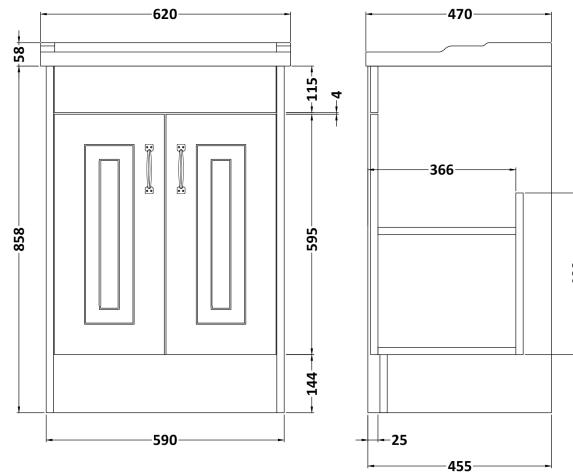

Sales Code: YOR403

Description: York 600mm 2 Door Basin And Cab

Packaging Details

Barcode: 5056211847533

Sales Code: OLF403

Description: 600 2-Door Floor Standing Unit

Product Dimensions

Height (mm):	858
Width (mm):	590
Depth (mm):	455
Nett Weight (kg):	25

Packaging Dimensions

Height (mm):	895
Width (mm):	610
Depth (mm):	480
Gross Weight (kg):	25

Packaging Data

Box Colour:	Brown Cardboard Box
Box Qty:	1
Label Size:	100 x 50
Label Colour:	White Label
Label Qty:	2

Outer Box Dimensions (If Applicable)

Height (mm):	
Width (mm):	
Depth (mm):	
Gross Weight (kg):	
Barcode:	5056211847427

Product Details

Country of Origin:	United Kingdom
Fitting Instruction:	No
CE & UKCA:	N/A
FSC Certified Materials:	Yes
Colour:	Royal Grey
Construction Method:	Cam & Wood Dowel
Construction Type:	Rigid
Cabinet Finish:	MFC Textured Woodgrain
Fascia Finish:	Mdf Vinyl Textured Woodgrain
Cabinet Thickness (mm):	18
Fascia Thickness (mm):	18
Drawer Included:	No
Drawer Type:	Not Applicable
No of Shelves:	1
Hinge Type:	110 Degree Inset Clip-On S/C
Hinge Included:	Yes
Adjustable Legs:	No
Fixings Included:	Yes
Handle Style:	Traditional
Waste Shroud:	No
Handle Included:	Yes
Handle Type:	Strap

Sales Code: NLV003

Description: 600mm Traditional Basin 1Th

Product Dimensions

Height (mm):	210
Width (mm):	620
Depth (mm):	470
Nett Weight (kg):	12.45

Packaging Dimensions

Height (mm):	260
Width (mm):	640
Depth (mm):	500
Gross Weight (kg):	13.66