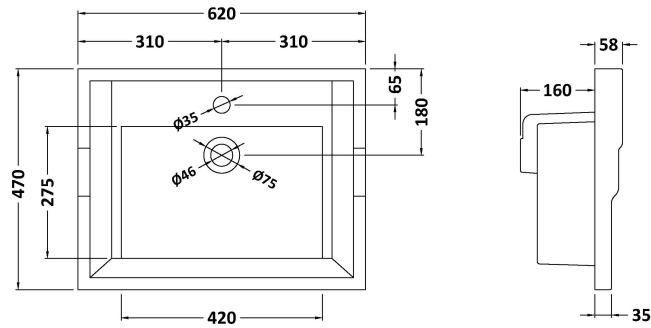

Packaging Dimensions

Height (mm):	895
Width (mm):	610
Depth (mm):	480
Gross Weight (kg):	25

Packaging Data

Box Colour:	Brown Cardboard Box
Box Qty:	1
Label Size:	100 x 50
Label Colour:	White Label
Label Qty:	2

Outer Box Dimensions (If Applicable)

Height (mm):	
Width (mm):	
Depth (mm):	
Gross Weight (kg):	
Barcode:	5056211847427

Product Details

Country of Origin:	United Kingdom
Fitting Instruction:	No
CE & UKCA:	N/A
FSC Certified Materials:	Yes
Colour:	Royal Grey
Construction Method:	Cam & Wood Dowel
Construction Type:	Rigid
Cabinet Finish:	MFC Textured Woodgrain
Fascia Finish:	Mdf Vinyl Textured Woodgrain
Cabinet Thickness (mm):	18
Fascia Thickness (mm):	18
Drawer Included:	No
Drawer Type:	Not Applicable
No of Shelves:	1
Hinge Type:	110 Degree Inset Clip-On S/C
Hinge Included:	Yes
Adjustable Legs:	No
Fixings Included:	Yes
Handle Style:	Traditional
Waste Shroud:	No
Handle Included:	Yes
Handle Type:	Strap

Sales Code: NLV003

Description: 600mm Traditional Basin 1Th

Product Dimensions

Height (mm):	210
Width (mm):	620
Depth (mm):	470
Nett Weight (kg):	12.45

Packaging Dimensions

Height (mm):	260
Width (mm):	640
Depth (mm):	500
Gross Weight (kg):	13.66

Packaging Data

Box Colour:	Brown Cardboard Box - Printed
Box Qty:	1
Label Size:	100 x 50
Label Colour:	White Label
Label Qty:	2

Outer Box Dimensions (If Applicable)

Height (mm):	
Width (mm):	
Depth (mm):	
Gross Weight (kg):	
Barcode:	5055369043392