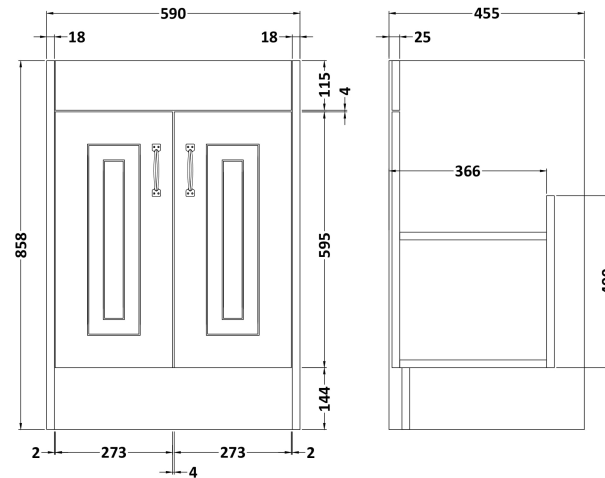

Sales Code: YOR403

Description: York 600mm 2 Door Basin And Cab

Packaging Details

Barcode: 5056211847533

Sales Code: OLF403

Description: 600 2-Door Floor Standing Unit

Product Dimensions

Height (mm):	858
Width (mm):	590
Depth (mm):	455
Nett Weight (kg):	25

Packaging Dimensions

Height (mm):	895
Width (mm):	610
Depth (mm):	480
Gross Weight (kg):	25

Packaging Data

Box Colour:	Brown Cardboard Box
Box Qty:	1
Label Size:	100 x 50
Label Colour:	White Label
Label Qty:	2

Outer Box Dimensions (If Applicable)

Height (mm):	
Width (mm):	
Depth (mm):	
Gross Weight (kg):	
Barcode:	5056211847427

Product Details

Country of Origin:	United Kingdom
Fitting Instruction:	No
CE & UKCA:	N/A
FSC Certified Materials:	Yes
Colour:	Royal Grey
Construction Method:	Cam & Wood Dowel
Construction Type:	Rigid
Cabinet Finish:	MFC Textured Woodgrain
Fascia Finish:	Mdf Vinyl Textured Woodgrain
Cabinet Thickness (mm):	18
Fascia Thickness (mm):	18
Drawer Included:	No
Drawer Type:	Not Applicable
No of Shelves:	1
Hinge Type:	110 Degree Inset Clip-On S/C
Hinge Included:	Yes
Adjustable Legs:	No
Fixings Included:	Yes
Handle Style:	Traditional
Waste Shroud:	No
Handle Included:	Yes
Handle Type:	Strap

Sales Code: NLV003

Description: 600mm Traditional Basin 1Th

Product Dimensions

Height (mm):	210
Width (mm):	620
Depth (mm):	470
Nett Weight (kg):	12.45

Packaging Dimensions

Height (mm):	260
Width (mm):	640
Depth (mm):	500
Gross Weight (kg):	13.66