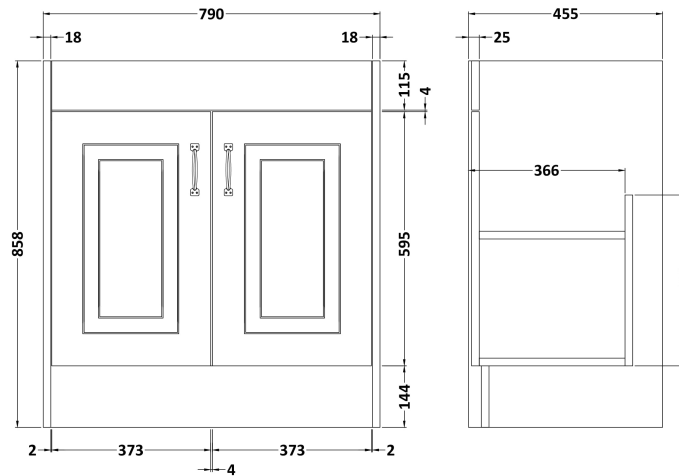

Sales Code: OLF405

Description: 800 2-Door Floor Standing Unit

Product Dimensions

Height (mm):	858
Width (mm):	790
Depth (mm):	455
Nett Weight (kg):	29.5

Packaging Dimensions

Height (mm):	895
Width (mm):	810
Depth (mm):	480
Gross Weight (kg):	29.5

Packaging Data

Box Colour:	Brown Cardboard Box
Box Qty:	1
Label Size:	100 x 50
Label Colour:	White Label
Label Qty:	2

Outer Box Dimensions (If Applicable)

Height (mm):	
Width (mm):	
Depth (mm):	
Gross Weight (kg):	
Barcode:	5056211847434

Sales Code: NLV005

Description: 800mm Traditional Basin 1 Th

Product Dimensions

Height (mm):	210
Width (mm):	820
Depth (mm):	480
Nett Weight (kg):	17.1

Packaging Dimensions

Height (mm):	260
Width (mm):	840
Depth (mm):	500
Gross Weight (kg):	18.8

Packaging Data

Box Colour:	Brown Cardboard Box - Printed
Box Qty:	1
Label Size:	100 x 50
Label Colour:	White Label
Label Qty:	2

Outer Box Dimensions (If Applicable)

Height (mm):	
Width (mm):	
Depth (mm):	
Gross Weight (kg):	
Barcode:	5055369043408