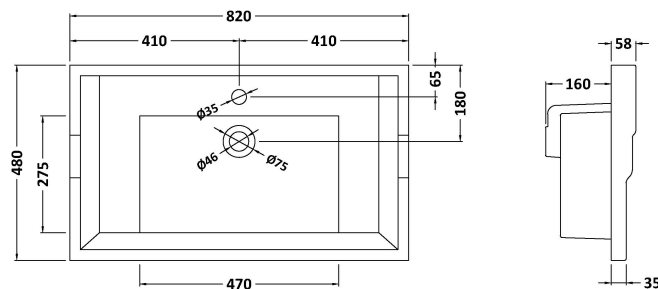

Sales Code: OLF405

Description: 800 2-Door Floor Standing Unit

Product Dimensions

Height (mm):	858
Width (mm):	790
Depth (mm):	455
Nett Weight (kg):	29.5

Packaging Dimensions

Height (mm):	895
Width (mm):	810
Depth (mm):	480
Gross Weight (kg):	29.5

Packaging Data

Box Colour:	Brown Cardboard Box
Box Qty:	1
Label Size:	100 x 50
Label Colour:	White Label
Label Qty:	2

Outer Box Dimensions (If Applicable)

Height (mm):	
Width (mm):	
Depth (mm):	
Gross Weight (kg):	
Barcode:	5056211847434

Product Details

Country of Origin:	United Kingdom
Fitting Instruction:	No
CE & UKCA:	N/A
FSC Certified Materials:	Yes
Colour:	Royal Grey
Construction Method:	Cam & Wood Dowel
Construction Type:	Rigid
Cabinet Finish:	MFC Textured Woodgrain
Fascia Finish:	Mdf Vinyl Textured Woodgrain
Cabinet Thickness (mm):	18
Fascia Thickness (mm):	18
Drawer Included:	No
Drawer Type:	Not Applicable
No of Shelves:	1
Hinge Type:	110 Degree Inset Clip-On S/C
Hinge Included:	Yes
Adjustable Legs:	No
Fixings Included:	Yes
Handle Style:	Traditional
Waste Shroud:	No
Handle Included:	Yes
Handle Type:	Strap

Sales Code: NLV005

Description: 800mm Traditional Basin 1 Th

Product Dimensions

Height (mm):	210
Width (mm):	820
Depth (mm):	480
Nett Weight (kg):	17.1

Packaging Dimensions

Height (mm):	260
Width (mm):	840
Depth (mm):	500
Gross Weight (kg):	18.8