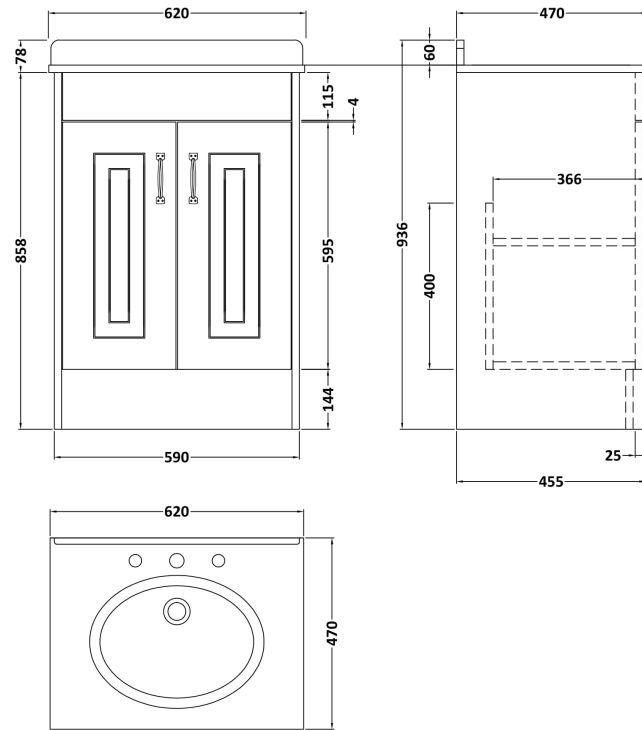

Sales Code: YOR425

Description: 600 2-Door F/S Unit With Marble Top 3Th

Packaging Details

Barcode: 5056462619699

Sales Code: OLF403

Description: 600 2-Door Floor Standing Unit

Product Dimensions

| | |
|-------------------|-----|
| Height (mm): | 858 |
| Width (mm): | 590 |
| Depth (mm): | 455 |
| Nett Weight (kg): | 25 |

Packaging Dimensions

| | |
|--------------------|-----|
| Height (mm): | 895 |
| Width (mm): | 610 |
| Depth (mm): | 480 |
| Gross Weight (kg): | 25 |

Packaging Data

| | |
|---------------|---------------------|
| Box Colour: | Brown Cardboard Box |
| Box Qty: | 1 |
| Label Size: | 100 x 50 |
| Label Colour: | White Label |
| Label Qty: | 2 |

Outer Box Dimensions (If Applicable)

| | |
|--------------------|---------------|
| Height (mm): | |
| Width (mm): | |
| Depth (mm): | |
| Gross Weight (kg): | |
| Barcode: | 5056211847427 |

Product Details

Sales Code: LOM225

Description: 600 Single Bowl Marble Top 3Th

Product Dimensions

| | |
|-------------------|------|
| Height (mm): | 268 |
| Width (mm): | 620 |
| Depth (mm): | 463 |
| Nett Weight (kg): | 13.5 |