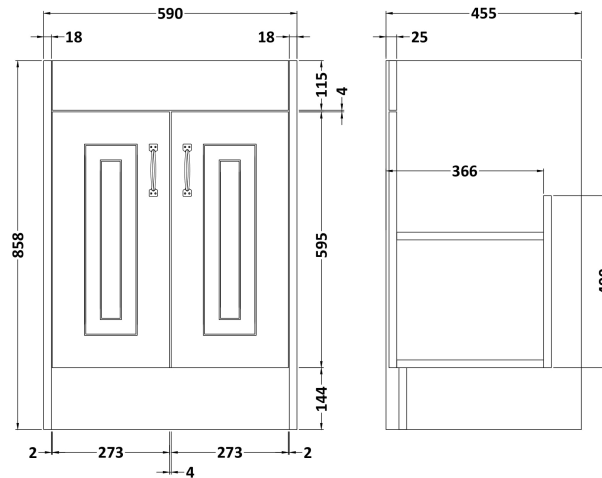

Sales Code: YOR425

Description: 600 2-Door F/S Unit With Marble Top 3Th

Packaging Details

Barcode: 5056462619699

Sales Code: OLF403

Description: 600 2-Door Floor Standing Unit

Product Dimensions

| | |
|-------------------|-----|
| Height (mm): | 858 |
| Width (mm): | 590 |
| Depth (mm): | 455 |
| Nett Weight (kg): | 25 |

Packaging Dimensions

| | |
|--------------------|-----|
| Height (mm): | 895 |
| Width (mm): | 610 |
| Depth (mm): | 480 |
| Gross Weight (kg): | 25 |

Packaging Data

| | |
|---------------|---------------------|
| Box Colour: | Brown Cardboard Box |
| Box Qty: | 1 |
| Label Size: | 100 x 50 |
| Label Colour: | White Label |
| Label Qty: | 2 |

Outer Box Dimensions (If Applicable)

| | |
|--------------------|---------------|
| Height (mm): | |
| Width (mm): | |
| Depth (mm): | |
| Gross Weight (kg): | |
| Barcode: | 5056211847427 |

Product Details

Sales Code: LOM225

Description: 600 Single Bowl Marble Top 3Th

Product Dimensions

| | |
|-------------------|------|
| Height (mm): | 268 |
| Width (mm): | 620 |
| Depth (mm): | 463 |
| Nett Weight (kg): | 13.5 |