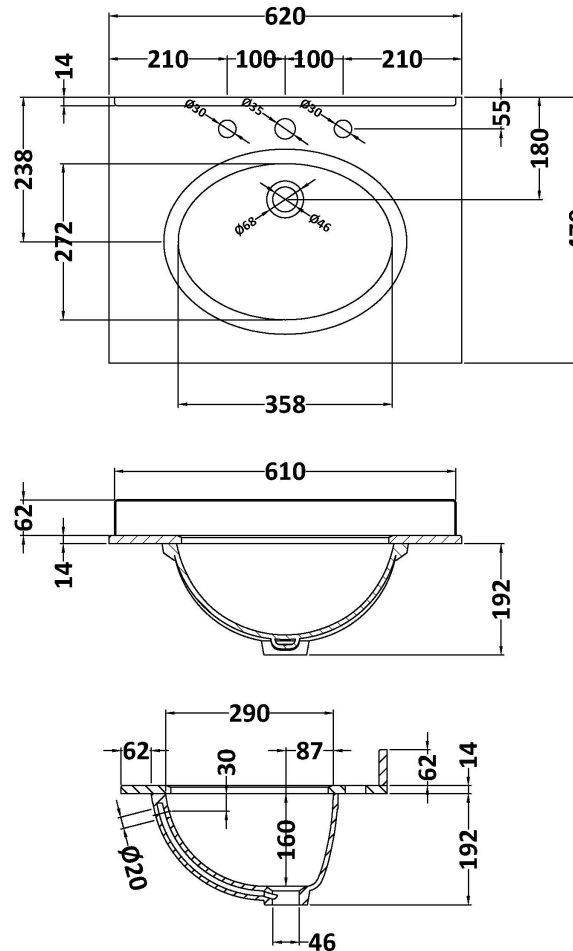

Packaging Dimensions

| | |
|--------------------|-----|
| Height (mm): | 895 |
| Width (mm): | 610 |
| Depth (mm): | 480 |
| Gross Weight (kg): | 25 |

Packaging Data

| | |
|---------------|---------------------|
| Box Colour: | Brown Cardboard Box |
| Box Qty: | 1 |
| Label Size: | 100 x 50 |
| Label Colour: | White Label |
| Label Qty: | 2 |

Outer Box Dimensions (If Applicable)

| | |
|--------------------|---------------|
| Height (mm): | |
| Width (mm): | |
| Depth (mm): | |
| Gross Weight (kg): | |
| Barcode: | 5056211847427 |

Product Details

Sales Code: LOM225

Description: 600 Single Bowl Marble Top 3Th

Product Dimensions

| | |
|-------------------|------|
| Height (mm): | 268 |
| Width (mm): | 620 |
| Depth (mm): | 463 |
| Nett Weight (kg): | 13.5 |

Outer Box Dimensions (If Applicable)

| | |
|--------------------|---------------|
| Height (mm): | |
| Width (mm): | |
| Depth (mm): | |
| Gross Weight (kg): | |
| Barcode: | 5056211819004 |

Product Details