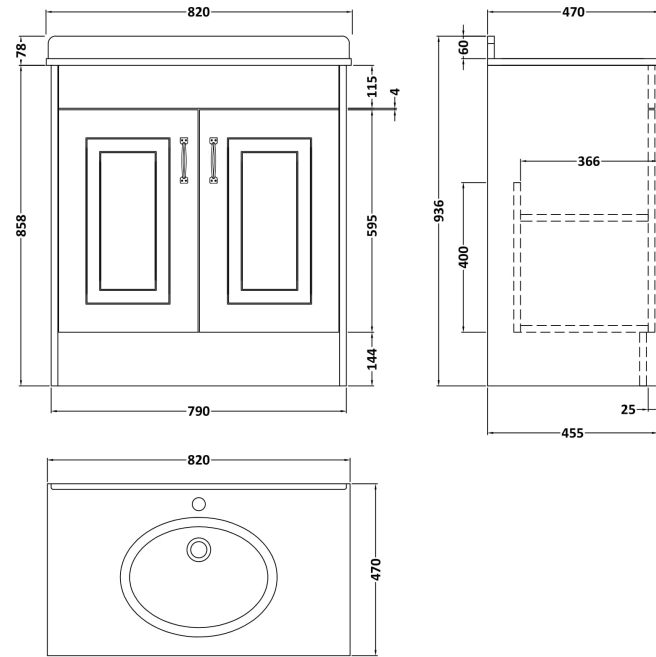

Sales Code: YOR428

Description: 800 2-Door F/S Unit With Marble Top 1Th

Packaging Details

Barcode: 5056462619729