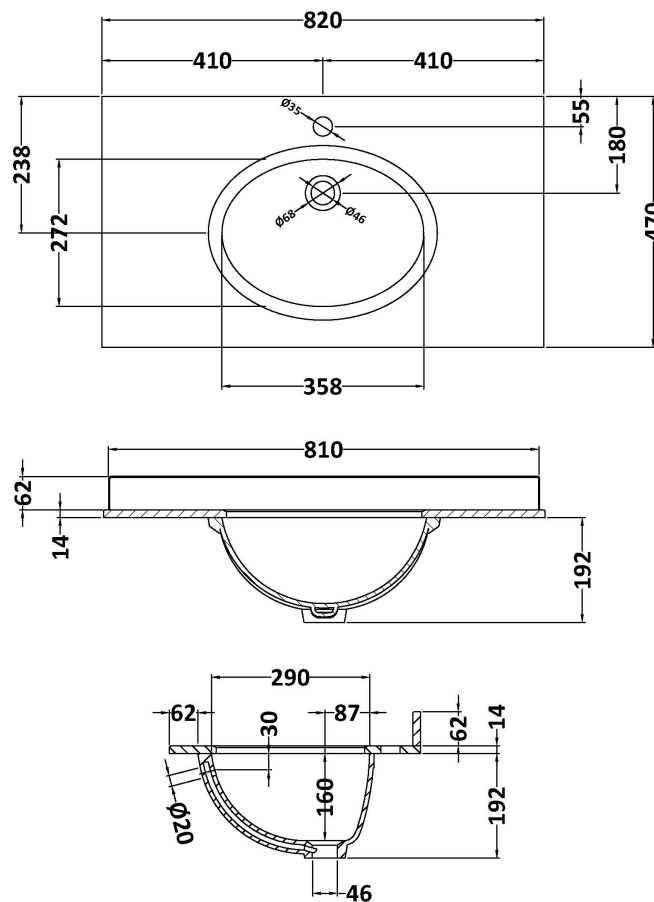

### Product Dimensions

Height (mm):	858
Width (mm):	790
Depth (mm):	455
Nett Weight (kg):	29.5

### Packaging Dimensions

Height (mm):	895
Width (mm):	810
Depth (mm):	480
Gross Weight (kg):	29.5

### Outer Box Dimensions (If Applicable)

Height (mm):	
Width (mm):	
Depth (mm):	
Gross Weight (kg):	
Barcode:	5056211847434

### Product Dimensions

Height (mm):	268
Width (mm):	820
Depth (mm):	463
Nett Weight (kg):	18