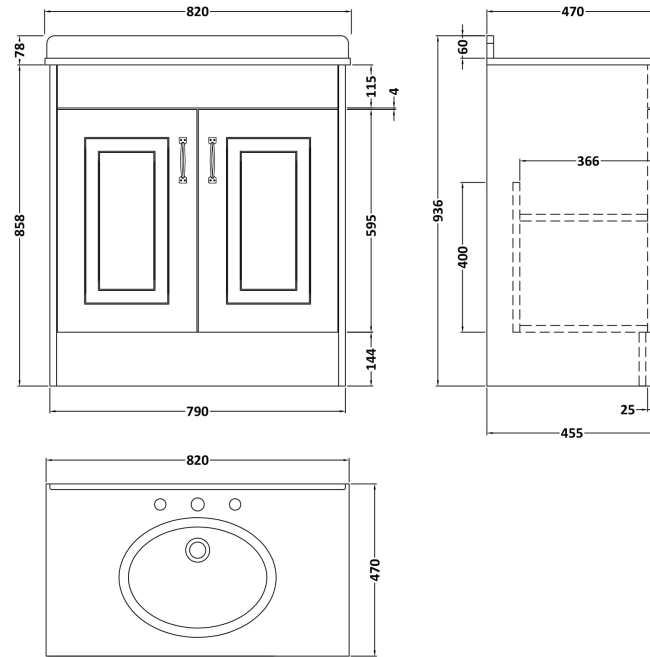

Sales Code: YOR432

Description: 800 2-Door F/S Unit With Marble Top 3Th

Packaging Details

Barcode: 5056462619934