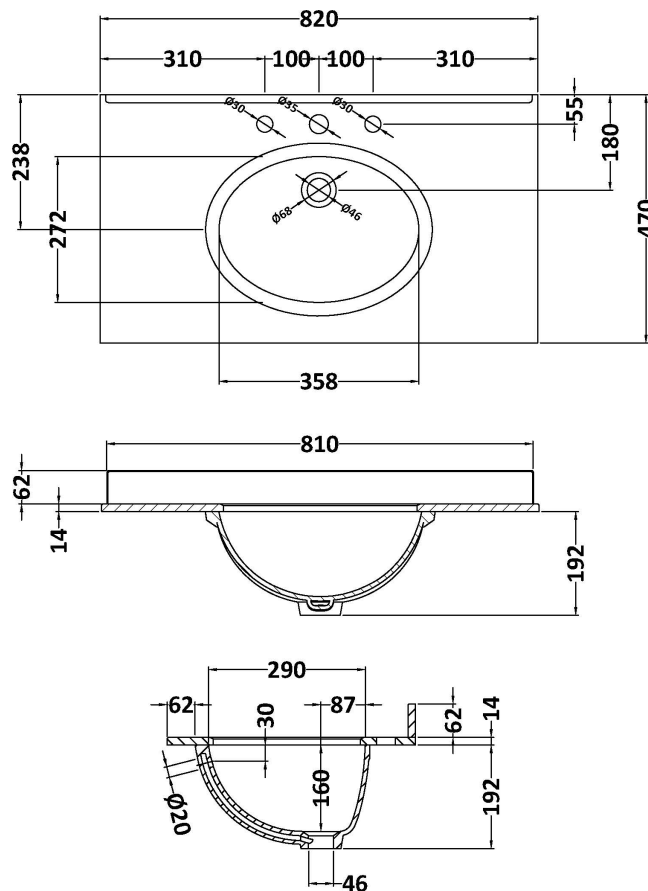

### Product Dimensions

Height (mm):	858
Width (mm):	790
Depth (mm):	455
Nett Weight (kg):	29.5

### Packaging Dimensions

Height (mm):	895
Width (mm):	810
Depth (mm):	480
Gross Weight (kg):	29.5

### Outer Box Dimensions (If Applicable)

Height (mm):	
Width (mm):	
Depth (mm):	
Gross Weight (kg):	
Barcode:	5056211847434

### Product Dimensions

Height (mm):	268
Width (mm):	820
Depth (mm):	463
Nett Weight (kg):	18