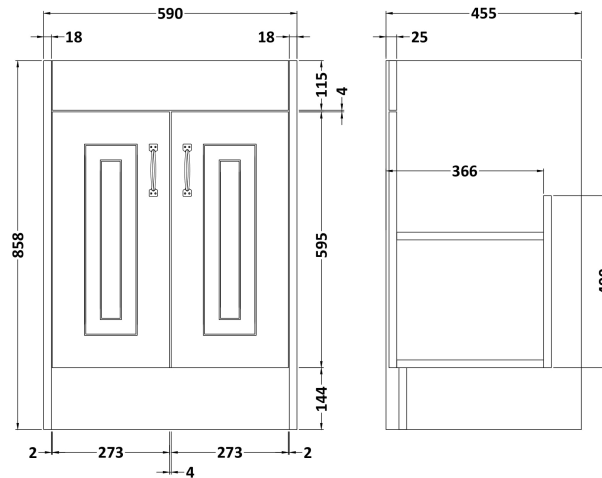

Sales Code: YOR433

Description: 600 2-Door F/S Unit With Basin 3Th

Packaging Details

Barcode: 5056462623252

Sales Code: OLF403

Description: 600 2-Door Floor Standing Unit

Product Dimensions

Height (mm):	858
Width (mm):	590
Depth (mm):	455
Nett Weight (kg):	25

Packaging Dimensions

Height (mm):	895
Width (mm):	610
Depth (mm):	480
Gross Weight (kg):	25

Packaging Data

Box Colour:	Brown Cardboard Box
Box Qty:	1
Label Size:	100 x 50
Label Colour:	White Label
Label Qty:	2

Outer Box Dimensions (If Applicable)

Height (mm):	
Width (mm):	
Depth (mm):	
Gross Weight (kg):	
Barcode:	5056211847427

Product Details

Country of Origin:	United Kingdom
Fitting Instruction:	No
CE & UKCA:	N/A
FSC Certified Materials:	Yes
Colour:	Royal Grey
Construction Method:	Cam & Wood Dowel
Construction Type:	Rigid
Cabinet Finish:	MFC Textured Woodgrain
Fascia Finish:	Mdf Vinyl Textured Woodgrain
Cabinet Thickness (mm):	18
Fascia Thickness (mm):	18
Drawer Included:	No
Drawer Type:	Not Applicable
No of Shelves:	1
Hinge Type:	110 Degree Inset Clip-On S/C
Hinge Included:	Yes
Adjustable Legs:	No
Fixings Included:	Yes
Handle Style:	Traditional
Waste Shroud:	No
Handle Included:	Yes
Handle Type:	Strap

Sales Code: NLV033

Description: 600mm Traditional Basin 3Th

Product Dimensions

Height (mm):	218
Width (mm):	620
Depth (mm):	470
Nett Weight (kg):	17.5

Packaging Dimensions

Height (mm):	260
Width (mm):	640
Depth (mm):	500
Gross Weight (kg):	18.5