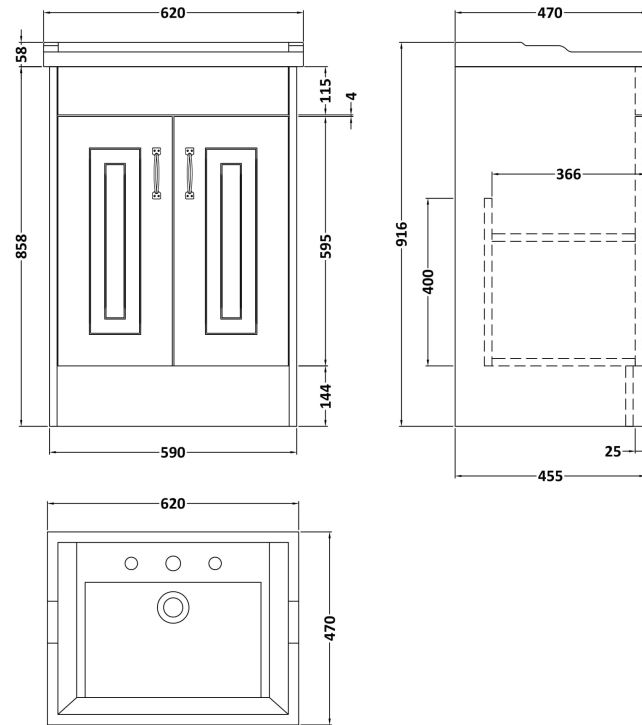

Sales Code: YOR433

Description: 600 2-Door F/S Unit With Basin 3Th

Packaging Details

Barcode: 5056462623252

Sales Code: OLF403

Description: 600 2-Door Floor Standing Unit

Product Dimensions

Height (mm):	858
Width (mm):	590
Depth (mm):	455
Nett Weight (kg):	25

Packaging Dimensions

Height (mm):	895
Width (mm):	610
Depth (mm):	480
Gross Weight (kg):	25

Packaging Data

Box Colour:	Brown Cardboard Box
Box Qty:	1
Label Size:	100 x 50
Label Colour:	White Label
Label Qty:	2

Outer Box Dimensions (If Applicable)

Height (mm):	
Width (mm):	
Depth (mm):	
Gross Weight (kg):	
Barcode:	5056211847427

Product Details

Country of Origin:	United Kingdom
Fitting Instruction:	No
CE & UKCA:	N/A
FSC Certified Materials:	Yes
Colour:	Royal Grey
Construction Method:	Cam & Wood Dowel
Construction Type:	Rigid
Cabinet Finish:	MFC Textured Woodgrain
Fascia Finish:	Mdf Vinyl Textured Woodgrain
Cabinet Thickness (mm):	18
Fascia Thickness (mm):	18
Drawer Included:	No
Drawer Type:	Not Applicable
No of Shelves:	1
Hinge Type:	110 Degree Inset Clip-On S/C
Hinge Included:	Yes
Adjustable Legs:	No
Fixings Included:	Yes
Handle Style:	Traditional
Waste Shroud:	No
Handle Included:	Yes
Handle Type:	Strap

Sales Code: NLV033

Description: 600mm Traditional Basin 3Th

Product Dimensions

Height (mm):	218
Width (mm):	620
Depth (mm):	470
Nett Weight (kg):	17.5

Packaging Dimensions

Height (mm):	260
Width (mm):	640
Depth (mm):	500
Gross Weight (kg):	18.5