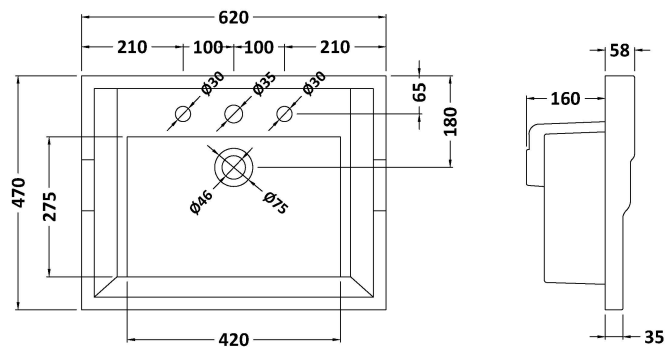

Packaging Dimensions

Height (mm):	895
Width (mm):	610
Depth (mm):	480
Gross Weight (kg):	25

Packaging Data

Box Colour:	Brown Cardboard Box
Box Qty:	1
Label Size:	100 x 50
Label Colour:	White Label
Label Qty:	2

Outer Box Dimensions (If Applicable)

Height (mm):	
Width (mm):	
Depth (mm):	
Gross Weight (kg):	
Barcode:	5056211847427

Product Details

Country of Origin:	United Kingdom
Fitting Instruction:	No
CE & UKCA:	N/A
FSC Certified Materials:	Yes
Colour:	Royal Grey
Construction Method:	Cam & Wood Dowel
Construction Type:	Rigid
Cabinet Finish:	MFC Textured Woodgrain
Fascia Finish:	Mdf Vinyl Textured Woodgrain
Cabinet Thickness (mm):	18
Fascia Thickness (mm):	18
Drawer Included:	No
Drawer Type:	Not Applicable
No of Shelves:	1
Hinge Type:	110 Degree Inset Clip-On S/C
Hinge Included:	Yes
Adjustable Legs:	No
Fixings Included:	Yes
Handle Style:	Traditional
Waste Shroud:	No
Handle Included:	Yes
Handle Type:	Strap

Sales Code: NLV033

Description: 600mm Traditional Basin 3Th

Product Dimensions

Height (mm):	218
Width (mm):	620
Depth (mm):	470
Nett Weight (kg):	17.5

Packaging Dimensions

Height (mm):	260
Width (mm):	640
Depth (mm):	500
Gross Weight (kg):	18.5

Packaging Data

Box Colour:	Brown Cardboard Box - Printed
Box Qty:	1
Label Size:	100 x 50
Label Colour:	White Label
Label Qty:	2

Outer Box Dimensions (If Applicable)

Height (mm):	
Width (mm):	
Depth (mm):	
Gross Weight (kg):	
Barcode:	5055275830024