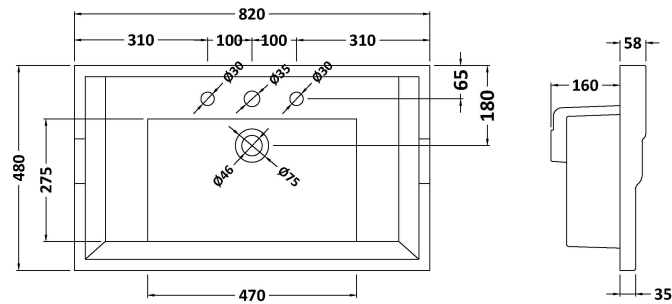

Packaging Dimensions

Height (mm):	895
Width (mm):	810
Depth (mm):	480
Gross Weight (kg):	29.5

Packaging Data

Box Colour:	Brown Cardboard Box
Box Qty:	1
Label Size:	100 x 50
Label Colour:	White Label
Label Qty:	2

Outer Box Dimensions (If Applicable)

Height (mm):	
Width (mm):	
Depth (mm):	
Gross Weight (kg):	
Barcode:	5056211847434

Product Details

Country of Origin:	United Kingdom
Fitting Instruction:	No
CE & UKCA:	N/A
FSC Certified Materials:	Yes
Colour:	Royal Grey
Construction Method:	Cam & Wood Dowel
Construction Type:	Rigid
Cabinet Finish:	MFC Textured Woodgrain
Fascia Finish:	Mdf Vinyl Textured Woodgrain
Cabinet Thickness (mm):	18
Fascia Thickness (mm):	18
Drawer Included:	No
Drawer Type:	Not Applicable
No of Shelves:	1
Hinge Type:	110 Degree Inset Clip-On S/C
Hinge Included:	Yes
Adjustable Legs:	No
Fixings Included:	Yes
Handle Style:	Traditional
Waste Shroud:	No
Handle Included:	Yes
Handle Type:	Strap

Sales Code: NLV035

Description: 800mm Traditional Basin 3Th

Product Dimensions

Height (mm):	218
Width (mm):	820
Depth (mm):	480
Nett Weight (kg):	21

Packaging Dimensions

Height (mm):	260
Width (mm):	840
Depth (mm):	500
Gross Weight (kg):	22

Packaging Data

Box Colour:	Brown Cardboard Box - Printed
Box Qty:	1
Label Size:	100 x 50
Label Colour:	White Label
Label Qty:	2

Outer Box Dimensions (If Applicable)

Height (mm):	
Width (mm):	
Depth (mm):	
Gross Weight (kg):	
Barcode:	5055275830031