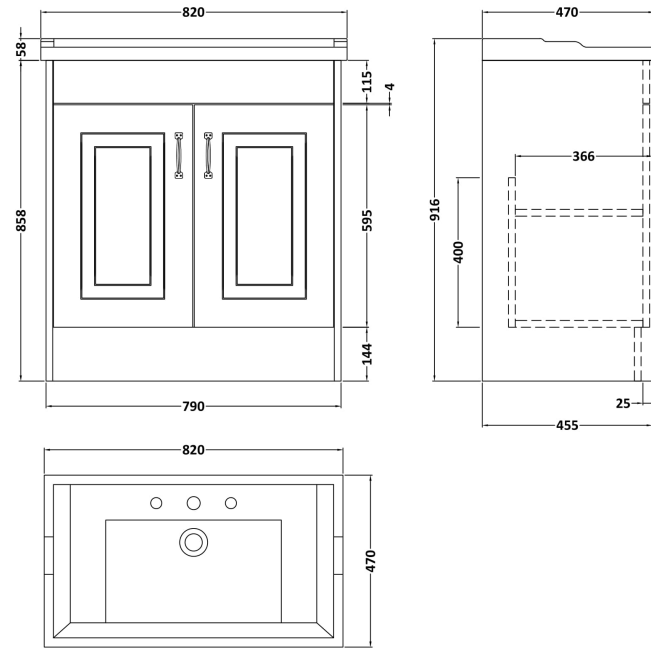

Sales Code: YOR435

Description: 800 2-Door F/S Unit With Basin 3Th

Packaging Details

Barcode: 5056462623283

Sales Code: OLF405

Description: 800 2-Door Floor Standing Unit

Product Dimensions

Height (mm):	858
Width (mm):	790
Depth (mm):	455
Nett Weight (kg):	29.5

Packaging Dimensions

Height (mm):	895
Width (mm):	810
Depth (mm):	480
Gross Weight (kg):	29.5

Packaging Data

Box Colour:	Brown Cardboard Box
Box Qty:	1
Label Size:	100 x 50
Label Colour:	White Label
Label Qty:	2

Outer Box Dimensions (If Applicable)

Height (mm):	
Width (mm):	
Depth (mm):	
Gross Weight (kg):	
Barcode:	5056211847434

Product Details

Country of Origin:	United Kingdom
Fitting Instruction:	No
CE & UKCA:	N/A
FSC Certified Materials:	Yes
Colour:	Royal Grey
Construction Method:	Cam & Wood Dowel
Construction Type:	Rigid
Cabinet Finish:	MFC Textured Woodgrain
Fascia Finish:	Mdf Vinyl Textured Woodgrain
Cabinet Thickness (mm):	18
Fascia Thickness (mm):	18
Drawer Included:	No
Drawer Type:	Not Applicable
No of Shelves:	1
Hinge Type:	110 Degree Inset Clip-On S/C
Hinge Included:	Yes
Adjustable Legs:	No
Fixings Included:	Yes
Handle Style:	Traditional
Waste Shroud:	No
Handle Included:	Yes
Handle Type:	Strap

Sales Code: NLV035

Description: 800mm Traditional Basin 3Th

Product Dimensions

Height (mm):	218
Width (mm):	820
Depth (mm):	480
Nett Weight (kg):	21

Packaging Dimensions

Height (mm):	260
Width (mm):	840
Depth (mm):	500
Gross Weight (kg):	22