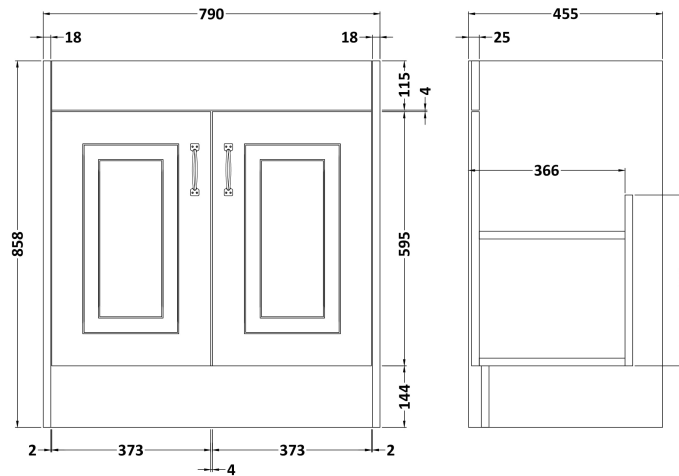

Sales Code: YOR435

Description: 800 2-Door F/S Unit With Basin 3Th

Packaging Details

Barcode: 5056462623283

Sales Code: OLF405

Description: 800 2-Door Floor Standing Unit

Product Dimensions

Height (mm):	858
Width (mm):	790
Depth (mm):	455
Nett Weight (kg):	29.5

Packaging Dimensions

Height (mm):	895
Width (mm):	810
Depth (mm):	480
Gross Weight (kg):	29.5

Packaging Data

Box Colour:	Brown Cardboard Box
Box Qty:	1
Label Size:	100 x 50
Label Colour:	White Label
Label Qty:	2

Outer Box Dimensions (If Applicable)

Height (mm):	
Width (mm):	
Depth (mm):	
Gross Weight (kg):	
Barcode:	5056211847434

Product Details

Country of Origin:	United Kingdom
Fitting Instruction:	No
CE & UKCA:	N/A
FSC Certified Materials:	Yes
Colour:	Royal Grey
Construction Method:	Cam & Wood Dowel
Construction Type:	Rigid
Cabinet Finish:	MFC Textured Woodgrain
Fascia Finish:	Mdf Vinyl Textured Woodgrain
Cabinet Thickness (mm):	18
Fascia Thickness (mm):	18
Drawer Included:	No
Drawer Type:	Not Applicable
No of Shelves:	1
Hinge Type:	110 Degree Inset Clip-On S/C
Hinge Included:	Yes
Adjustable Legs:	No
Fixings Included:	Yes
Handle Style:	Traditional
Waste Shroud:	No
Handle Included:	Yes
Handle Type:	Strap

Sales Code: NLV035

Description: 800mm Traditional Basin 3Th

Product Dimensions

Height (mm):	218
Width (mm):	820
Depth (mm):	480
Nett Weight (kg):	21

Packaging Dimensions

Height (mm):	260
Width (mm):	840
Depth (mm):	500
Gross Weight (kg):	22