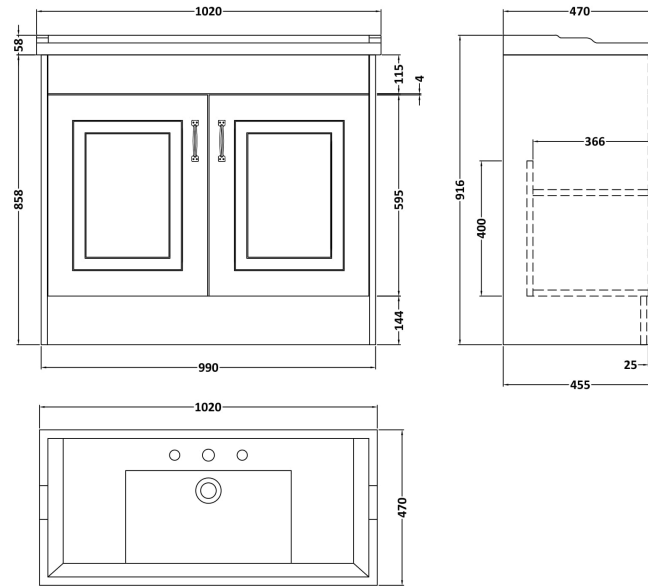

Sales Code: YOR437

Description: 1000 2-Door F/S Unit With Basin 3Th

Packaging Details

Barcode: 5056462623313