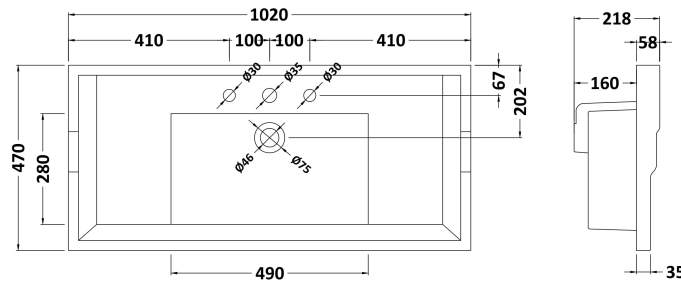

### Product Dimensions

Height (mm):	858
Width (mm):	990
Depth (mm):	455
Nett Weight (kg):	33.5

### Packaging Dimensions

Height (mm):	895
Width (mm):	1010
Depth (mm):	480
Gross Weight (kg):	33.5

### Outer Box Dimensions (If Applicable)

Height (mm):	
Width (mm):	
Depth (mm):	
Gross Weight (kg):	
Barcode:	5056211851462

### Product Dimensions

Height (mm):	218
Width (mm):	1020
Depth (mm):	470
Nett Weight (kg):	26