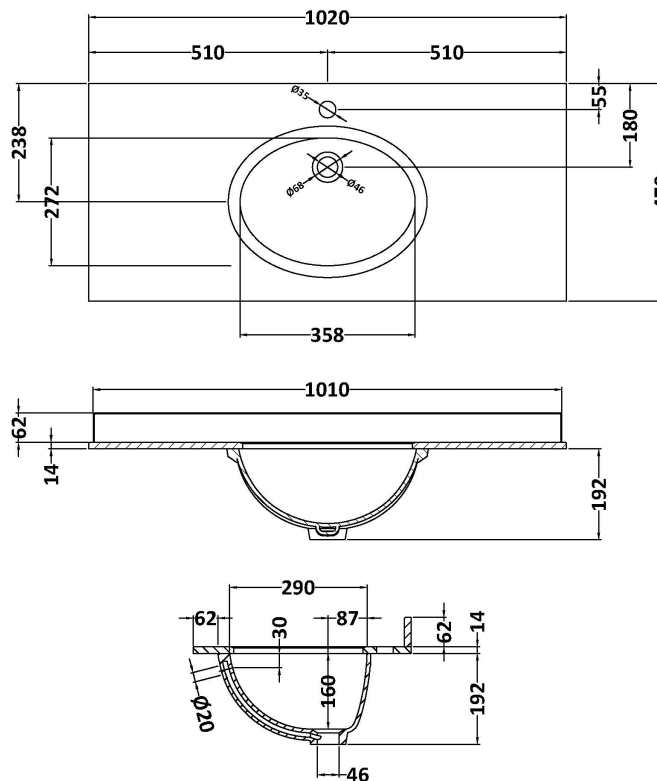

Packaging Dimensions

Height (mm):	895
Width (mm):	1010
Depth (mm):	480
Gross Weight (kg):	33.5

Packaging Data

Box Colour:	Brown Cardboard Box
Box Qty:	1
Label Size:	100 x 50
Label Colour:	White Label
Label Qty:	2

Outer Box Dimensions (If Applicable)

Height (mm):	
Width (mm):	
Depth (mm):	
Gross Weight (kg):	
Barcode:	5056211851462

Product Details

Country of Origin:	United Kingdom
Fitting Instruction:	No
CE & UKCA:	N/A
FSC Certified Materials:	Yes
Colour:	Royal Grey
Construction Method:	Cam & Wood Dowel
Construction Type:	Rigid
Cabinet Finish:	MFC Textured Woodgrain
Fascia Finish:	Mdf Vinyl Textured Woodgrain
Cabinet Thickness (mm):	18
Fascia Thickness (mm):	18
Drawer Included:	No
Drawer Type:	Not Applicable
No of Shelves:	1
Hinge Type:	110 Degree Inset Clip-On S/C
Hinge Included:	Yes
Adjustable Legs:	No
Fixings Included:	Yes
Handle Style:	Traditional
Waste Shroud:	No
Handle Included:	Yes
Handle Type:	Strap

Sales Code: LOM245

Description: 1000 Rectangle Marble Top/Basin 1Th

Product Dimensions

Height (mm):	268
Width (mm):	1020
Depth (mm):	470
Nett Weight (kg):	18

Packaging Dimensions

Height (mm):	250
Width (mm):	1100
Depth (mm):	580
Gross Weight (kg):	18.5

Packaging Data

Box Colour:	White Cardboard Box
Box Qty:	1
Label Size:	100 x 50
Label Colour:	White Label
Label Qty:	2

Outer Box Dimensions (If Applicable)

Height (mm):	
Width (mm):	
Depth (mm):	
Gross Weight (kg):	
Barcode:	5056211825739