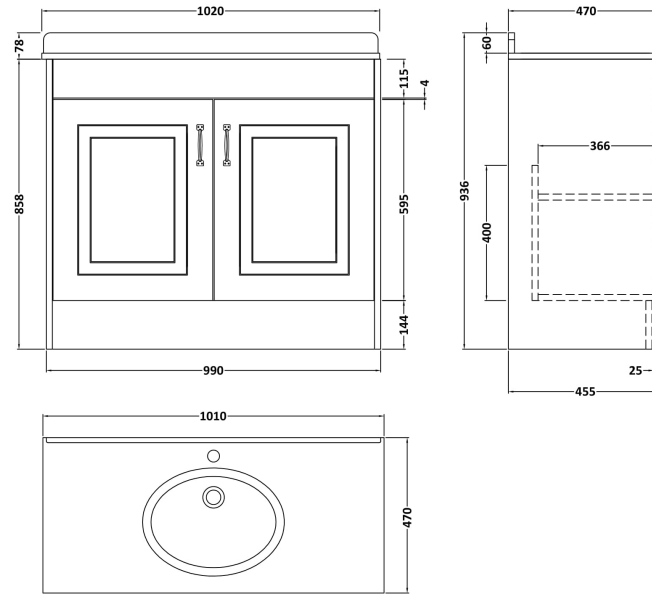

Sales Code: YOR445

Description: 1000 2-Door F/S Unit With Marble Top 1Th

Packaging Details

Barcode: 5056462619606

Sales Code: OLF407

Description: 1000 2-Door Floor Standing Unit

Product Dimensions

Height (mm):	858
Width (mm):	990
Depth (mm):	455
Nett Weight (kg):	33.5

Packaging Dimensions

Height (mm):	895
Width (mm):	1010
Depth (mm):	480
Gross Weight (kg):	33.5

Packaging Data

Box Colour:	Brown Cardboard Box
Box Qty:	1
Label Size:	100 x 50
Label Colour:	White Label
Label Qty:	2

Outer Box Dimensions (If Applicable)

Height (mm):	
Width (mm):	
Depth (mm):	
Gross Weight (kg):	
Barcode:	5056211851462

Product Details

Country of Origin:	United Kingdom
Fitting Instruction:	No
CE & UKCA:	N/A
FSC Certified Materials:	Yes
Colour:	Royal Grey
Construction Method:	Cam & Wood Dowel
Construction Type:	Rigid
Cabinet Finish:	MFC Textured Woodgrain
Fascia Finish:	Mdf Vinyl Textured Woodgrain
Cabinet Thickness (mm):	18
Fascia Thickness (mm):	18
Drawer Included:	No
Drawer Type:	Not Applicable
No of Shelves:	1
Hinge Type:	110 Degree Inset Clip-On S/C
Hinge Included:	Yes
Adjustable Legs:	No
Fixings Included:	Yes
Handle Style:	Traditional
Waste Shroud:	No
Handle Included:	Yes
Handle Type:	Strap

Sales Code: LOM245

Description: 1000 Rectangle Marble Top/Basin 1Th

Product Dimensions

Height (mm):	268
Width (mm):	1020
Depth (mm):	470
Nett Weight (kg):	18

Packaging Dimensions

Height (mm):	250
Width (mm):	1100
Depth (mm):	580
Gross Weight (kg):	18.5