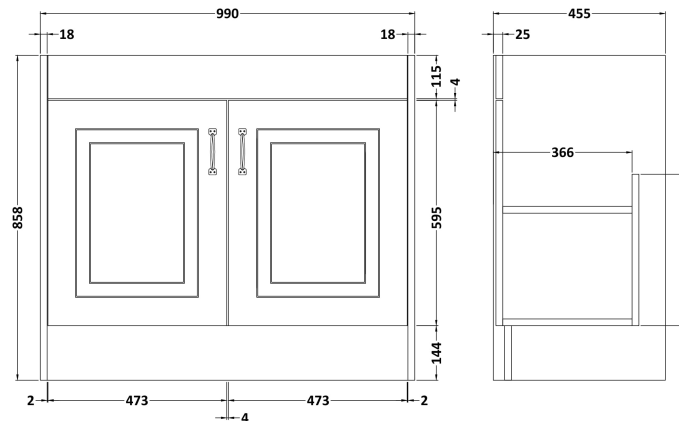

Sales Code: YOR445

Description: 1000 2-Door F/S Unit With Marble Top 1Th

Packaging Details

Barcode: 5056462619606

Sales Code: OLF407

Description: 1000 2-Door Floor Standing Unit

Product Dimensions

Height (mm):	858
Width (mm):	990
Depth (mm):	455
Nett Weight (kg):	33.5

Packaging Dimensions

Height (mm):	895
Width (mm):	1010
Depth (mm):	480
Gross Weight (kg):	33.5

Packaging Data

Box Colour:	Brown Cardboard Box
Box Qty:	1
Label Size:	100 x 50
Label Colour:	White Label
Label Qty:	2

Outer Box Dimensions (If Applicable)

Height (mm):	
Width (mm):	
Depth (mm):	
Gross Weight (kg):	
Barcode:	5056211851462

Product Details

Country of Origin:	United Kingdom
Fitting Instruction:	No
CE & UKCA:	N/A
FSC Certified Materials:	Yes
Colour:	Royal Grey
Construction Method:	Cam & Wood Dowel
Construction Type:	Rigid
Cabinet Finish:	MFC Textured Woodgrain
Fascia Finish:	Mdf Vinyl Textured Woodgrain
Cabinet Thickness (mm):	18
Fascia Thickness (mm):	18
Drawer Included:	No
Drawer Type:	Not Applicable
No of Shelves:	1
Hinge Type:	110 Degree Inset Clip-On S/C
Hinge Included:	Yes
Adjustable Legs:	No
Fixings Included:	Yes
Handle Style:	Traditional
Waste Shroud:	No
Handle Included:	Yes
Handle Type:	Strap

Sales Code: LOM245

Description: 1000 Rectangle Marble Top/Basin 1Th

Product Dimensions

Height (mm):	268
Width (mm):	1020
Depth (mm):	470
Nett Weight (kg):	18

Packaging Dimensions

Height (mm):	250
Width (mm):	1100
Depth (mm):	580
Gross Weight (kg):	18.5