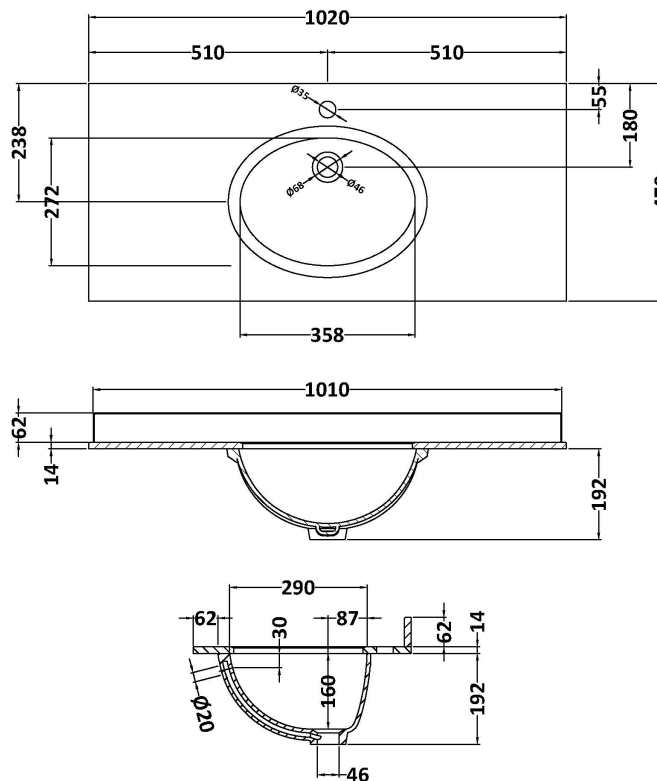

### Packaging Dimensions

Height (mm):	895
Width (mm):	1010
Depth (mm):	480
Gross Weight (kg):	33.5

### Outer Box Dimensions (If Applicable)

Height (mm):	
Width (mm):	
Depth (mm):	
Gross Weight (kg):	
Barcode:	5056211851462

### Product Dimensions

Height (mm):	268
Width (mm):	1020
Depth (mm):	470
Nett Weight (kg):	18

### Packaging Dimensions

Height (mm):	250
Width (mm):	1100
Depth (mm):	580
Gross Weight (kg):	18.5