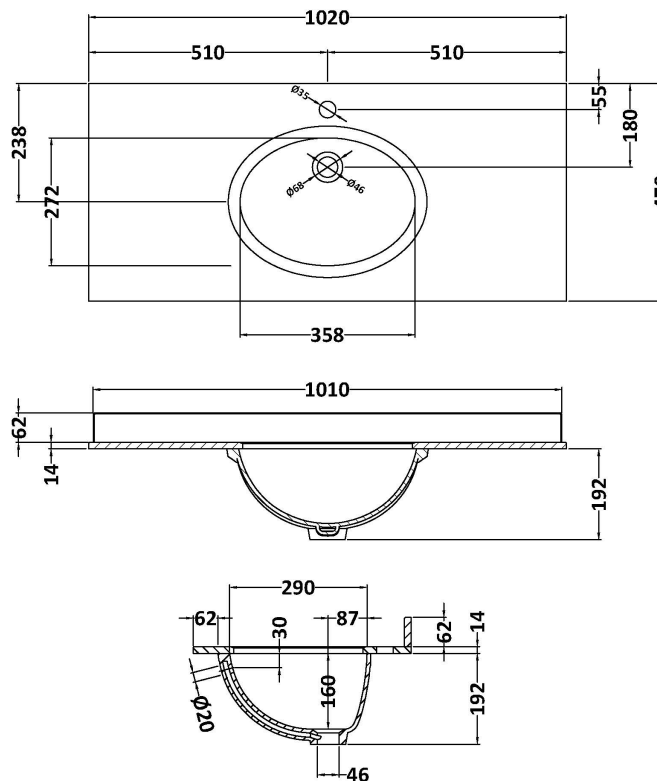

Packaging Dimensions

Height (mm):	895
Width (mm):	1010
Depth (mm):	480
Gross Weight (kg):	33.5

Packaging Data

Box Colour:	Brown Cardboard Box
Box Qty:	1
Label Size:	100 x 50
Label Colour:	White Label
Label Qty:	2

Outer Box Dimensions (If Applicable)

Height (mm):	
Width (mm):	
Depth (mm):	
Gross Weight (kg):	
Barcode:	5056211851462

Product Details

Country of Origin:	United Kingdom
Fitting Instruction:	No
CE & UKCA:	N/A
FSC Certified Materials:	Yes
Colour:	Royal Grey
Construction Method:	Cam & Wood Dowel
Construction Type:	Rigid
Cabinet Finish:	MFC Textured Woodgrain
Fascia Finish:	Mdf Vinyl Textured Woodgrain
Cabinet Thickness (mm):	18
Fascia Thickness (mm):	18
Drawer Included:	No
Drawer Type:	Not Applicable
No of Shelves:	1
Hinge Type:	110 Degree Inset Clip-On S/C
Hinge Included:	Yes
Adjustable Legs:	No
Fixings Included:	Yes
Handle Style:	Traditional
Waste Shroud:	No
Handle Included:	Yes
Handle Type:	Strap

Sales Code: LOM247

Description: 1000 Rectangle Marble Top/Basin 1Th

Product Dimensions

Height (mm):	268
Width (mm):	1020
Depth (mm):	470
Nett Weight (kg):	18

Packaging Dimensions

Height (mm):	250
Width (mm):	1100
Depth (mm):	580
Gross Weight (kg):	18.5

Packaging Data

Box Colour:	White Cardboard Box
Box Qty:	1
Label Size:	100 x 50
Label Colour:	White Label
Label Qty:	2

Outer Box Dimensions (If Applicable)

Height (mm):	
Width (mm):	
Depth (mm):	
Gross Weight (kg):	
Barcode:	5056211825753