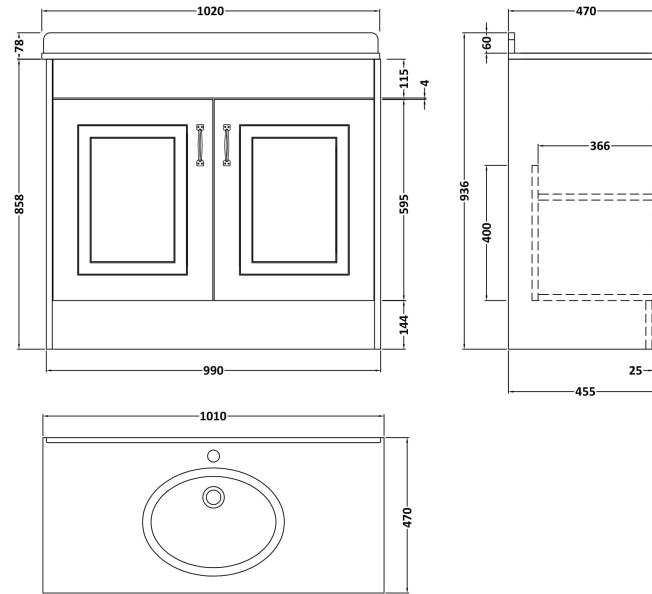

Sales Code: YOR447

Description: 1000 2-Door F/S Unit With Marble Top 1Th

Packaging Details

Barcode: 5056462619965

Sales Code: OLF407

Description: 1000 2-Door Floor Standing Unit

Product Dimensions

Height (mm):	858
Width (mm):	990
Depth (mm):	455
Nett Weight (kg):	33.5

Packaging Dimensions

Height (mm):	895
Width (mm):	1010
Depth (mm):	480
Gross Weight (kg):	33.5

Packaging Data

Box Colour:	Brown Cardboard Box
Box Qty:	1
Label Size:	100 x 50
Label Colour:	White Label
Label Qty:	2

Outer Box Dimensions (If Applicable)

Height (mm):	
Width (mm):	
Depth (mm):	
Gross Weight (kg):	
Barcode:	5056211851462

Product Details

Country of Origin:	United Kingdom
Fitting Instruction:	No
CE & UKCA:	N/A
FSC Certified Materials:	Yes
Colour:	Royal Grey
Construction Method:	Cam & Wood Dowel
Construction Type:	Rigid
Cabinet Finish:	MFC Textured Woodgrain
Fascia Finish:	Mdf Vinyl Textured Woodgrain
Cabinet Thickness (mm):	18
Fascia Thickness (mm):	18
Drawer Included:	No
Drawer Type:	Not Applicable
No of Shelves:	1
Hinge Type:	110 Degree Inset Clip-On S/C
Hinge Included:	Yes
Adjustable Legs:	No
Fixings Included:	Yes
Handle Style:	Traditional
Waste Shroud:	No
Handle Included:	Yes
Handle Type:	Strap

Sales Code: LOM247

Description: 1000 Rectangle Marble Top/Basin 1Th

Product Dimensions

Height (mm):	268
Width (mm):	1020
Depth (mm):	470
Nett Weight (kg):	18

Packaging Dimensions

Height (mm):	250
Width (mm):	1100
Depth (mm):	580
Gross Weight (kg):	18.5