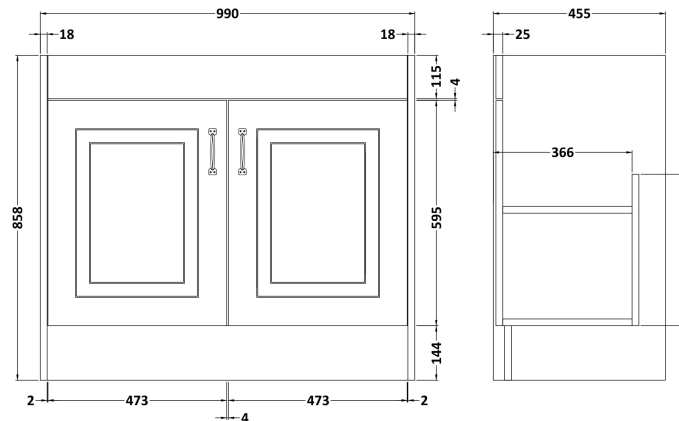

Sales Code: YOR447

Description: 1000 2-Door F/S Unit With Marble Top 1Th

Packaging Details

Barcode: 5056462619965

Sales Code: OLF407

Description: 1000 2-Door Floor Standing Unit

Product Dimensions

Height (mm):	858
Width (mm):	990
Depth (mm):	455
Nett Weight (kg):	33.5

Packaging Dimensions

Height (mm):	895
Width (mm):	1010
Depth (mm):	480
Gross Weight (kg):	33.5

Packaging Data

Box Colour:	Brown Cardboard Box
Box Qty:	1
Label Size:	100 x 50
Label Colour:	White Label
Label Qty:	2

Outer Box Dimensions (If Applicable)

Height (mm):	
Width (mm):	
Depth (mm):	
Gross Weight (kg):	
Barcode:	5056211851462

Product Details

Country of Origin:	United Kingdom
Fitting Instruction:	No
CE & UKCA:	N/A
FSC Certified Materials:	Yes
Colour:	Royal Grey
Construction Method:	Cam & Wood Dowel
Construction Type:	Rigid
Cabinet Finish:	MFC Textured Woodgrain
Fascia Finish:	Mdf Vinyl Textured Woodgrain
Cabinet Thickness (mm):	18
Fascia Thickness (mm):	18
Drawer Included:	No
Drawer Type:	Not Applicable
No of Shelves:	1
Hinge Type:	110 Degree Inset Clip-On S/C
Hinge Included:	Yes
Adjustable Legs:	No
Fixings Included:	Yes
Handle Style:	Traditional
Waste Shroud:	No
Handle Included:	Yes
Handle Type:	Strap

Sales Code: LOM247

Description: 1000 Rectangle Marble Top/Basin 1Th

Product Dimensions

Height (mm):	268
Width (mm):	1020
Depth (mm):	470
Nett Weight (kg):	18

Packaging Dimensions

Height (mm):	250
Width (mm):	1100
Depth (mm):	580
Gross Weight (kg):	18.5