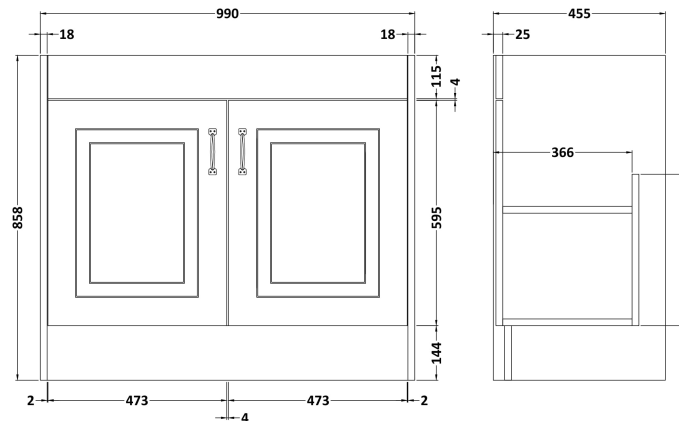

### Product Dimensions

Height (mm):	858
Width (mm):	990
Depth (mm):	455
Nett Weight (kg):	33.5

### Packaging Dimensions

Height (mm):	895
Width (mm):	1010
Depth (mm):	480
Gross Weight (kg):	33.5

### Product Dimensions

Height (mm):	268
Width (mm):	1020
Depth (mm):	470
Nett Weight (kg):	18

### Packaging Dimensions

Height (mm):	250
Width (mm):	1100
Depth (mm):	580
Gross Weight (kg):	18.5