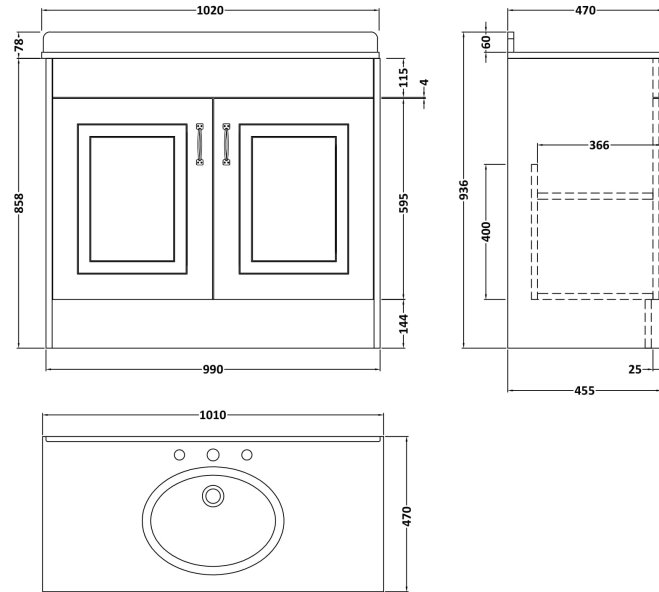

Sales Code: YOR448

Description: 1000 2-Door F/S Unit With Marble Top 3Th

Packaging Details

Barcode: 5056462619637