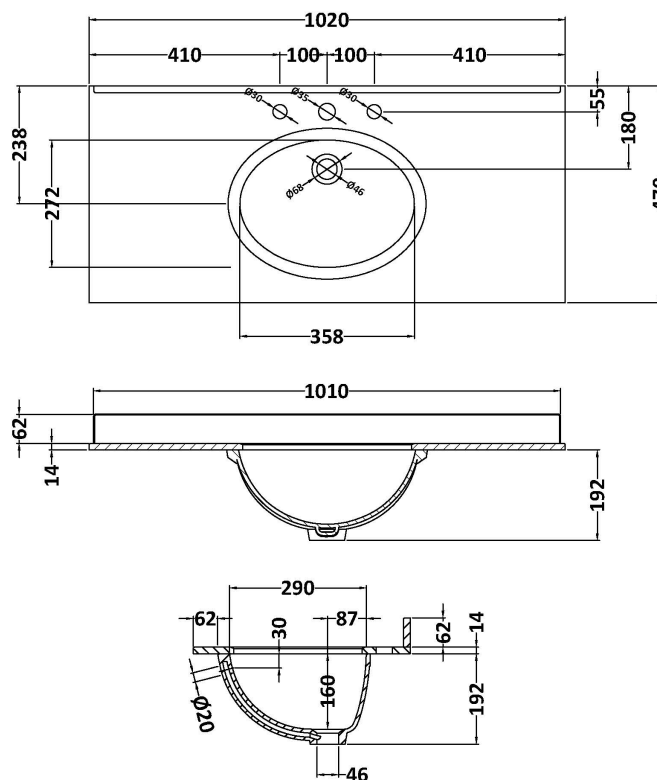

### Packaging Dimensions

Height (mm):	895
Width (mm):	1010
Depth (mm):	480
Gross Weight (kg):	33.5

### Outer Box Dimensions (If Applicable)

Height (mm):	
Width (mm):	
Depth (mm):	
Gross Weight (kg):	
Barcode:	5056211851462

### Product Dimensions

Height (mm):	268
Width (mm):	1020
Depth (mm):	470
Nett Weight (kg):	18

### Packaging Dimensions

Height (mm):	250
Width (mm):	1100
Depth (mm):	580
Gross Weight (kg):	18.5