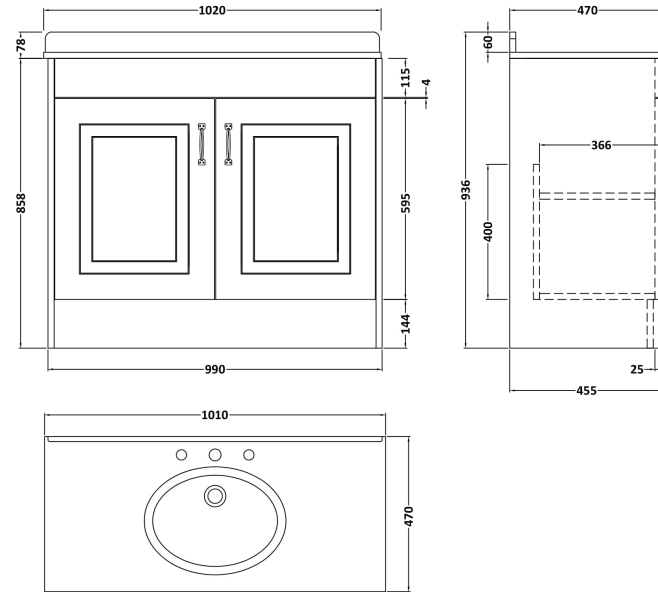

Sales Code: YOR450

Description: 1000 2-Door F/S Unit With Marble Top 3Th

Packaging Details

Barcode: 5056462619996

Sales Code: OLF407

Description: 1000 2-Door Floor Standing Unit

Product Dimensions

Height (mm):	858
Width (mm):	990
Depth (mm):	455
Nett Weight (kg):	33.5

Packaging Dimensions

Height (mm):	895
Width (mm):	1010
Depth (mm):	480
Gross Weight (kg):	33.5

Packaging Data

Box Colour:	Brown Cardboard Box
Box Qty:	1
Label Size:	100 x 50
Label Colour:	White Label
Label Qty:	2

Outer Box Dimensions (If Applicable)

Height (mm):	
Width (mm):	
Depth (mm):	
Gross Weight (kg):	
Barcode:	5056211851462

Product Details

Country of Origin:	United Kingdom
Fitting Instruction:	No
CE & UKCA:	N/A
FSC Certified Materials:	Yes
Colour:	Royal Grey
Construction Method:	Cam & Wood Dowel
Construction Type:	Rigid
Cabinet Finish:	MFC Textured Woodgrain
Fascia Finish:	Mdf Vinyl Textured Woodgrain
Cabinet Thickness (mm):	18
Fascia Thickness (mm):	18
Drawer Included:	No
Drawer Type:	Not Applicable
No of Shelves:	1
Hinge Type:	110 Degree Inset Clip-On S/C
Hinge Included:	Yes
Adjustable Legs:	No
Fixings Included:	Yes
Handle Style:	Traditional
Waste Shroud:	No
Handle Included:	Yes
Handle Type:	Strap

Sales Code: LOM250

Description: 1000 Rectangle Marble Top/Basin 3Th

Product Dimensions

Height (mm):	268
Width (mm):	1020
Depth (mm):	470
Nett Weight (kg):	18

Packaging Dimensions

Height (mm):	250
Width (mm):	1100
Depth (mm):	580
Gross Weight (kg):	18.5