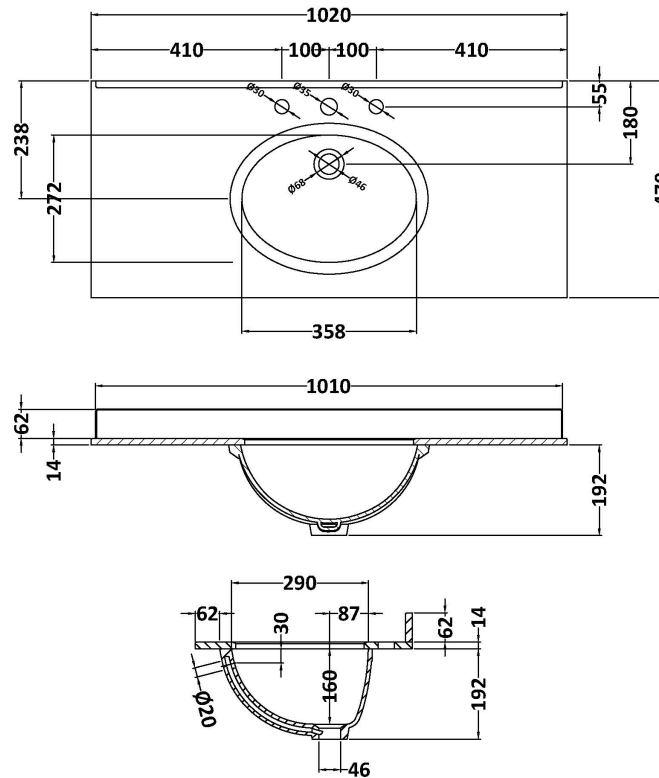

Packaging Dimensions

Height (mm):	895
Width (mm):	1010
Depth (mm):	480
Gross Weight (kg):	33.5

Packaging Data

Box Colour:	Brown Cardboard Box
Box Qty:	1
Label Size:	100 x 50
Label Colour:	White Label
Label Qty:	2

Outer Box Dimensions (If Applicable)

Height (mm):	
Width (mm):	
Depth (mm):	
Gross Weight (kg):	
Barcode:	5056211851462

Product Details

Country of Origin:	United Kingdom
Fitting Instruction:	No
CE & UKCA:	N/A
FSC Certified Materials:	Yes
Colour:	Royal Grey
Construction Method:	Cam & Wood Dowel
Construction Type:	Rigid
Cabinet Finish:	MFC Textured Woodgrain
Fascia Finish:	Mdf Vinyl Textured Woodgrain
Cabinet Thickness (mm):	18
Fascia Thickness (mm):	18
Drawer Included:	No
Drawer Type:	Not Applicable
No of Shelves:	1
Hinge Type:	110 Degree Inset Clip-On S/C
Hinge Included:	Yes
Adjustable Legs:	No
Fixings Included:	Yes
Handle Style:	Traditional
Waste Shroud:	No
Handle Included:	Yes
Handle Type:	Strap

Sales Code: LOM250

Description: 1000 Rectangle Marble Top/Basin 3Th

Product Dimensions

Height (mm):	268
Width (mm):	1020
Depth (mm):	470
Nett Weight (kg):	18

Packaging Dimensions

Height (mm):	250
Width (mm):	1100
Depth (mm):	580
Gross Weight (kg):	18.5

Packaging Data

Box Colour:	White Cardboard Box
Box Qty:	1
Label Size:	100 x 50
Label Colour:	White Label
Label Qty:	2

Outer Box Dimensions (If Applicable)

Height (mm):	
Width (mm):	
Depth (mm):	
Gross Weight (kg):	
Barcode:	5056211825784