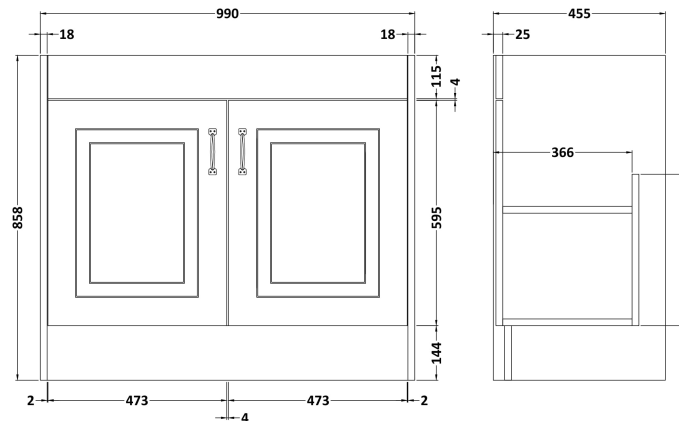

Sales Code: YOR450

Description: 1000 2-Door F/S Unit With Marble Top 3Th

Packaging Details

Barcode: 5056462619996

Sales Code: OLF407

Description: 1000 2-Door Floor Standing Unit

Product Dimensions

Height (mm):	858
Width (mm):	990
Depth (mm):	455
Nett Weight (kg):	33.5

Packaging Dimensions

Height (mm):	895
Width (mm):	1010
Depth (mm):	480
Gross Weight (kg):	33.5

Packaging Data

Box Colour:	Brown Cardboard Box
Box Qty:	1
Label Size:	100 x 50
Label Colour:	White Label
Label Qty:	2

Outer Box Dimensions (If Applicable)

Height (mm):	
Width (mm):	
Depth (mm):	
Gross Weight (kg):	
Barcode:	5056211851462

Product Details

Country of Origin:	United Kingdom
Fitting Instruction:	No
CE & UKCA:	N/A
FSC Certified Materials:	Yes
Colour:	Royal Grey
Construction Method:	Cam & Wood Dowel
Construction Type:	Rigid
Cabinet Finish:	MFC Textured Woodgrain
Fascia Finish:	Mdf Vinyl Textured Woodgrain
Cabinet Thickness (mm):	18
Fascia Thickness (mm):	18
Drawer Included:	No
Drawer Type:	Not Applicable
No of Shelves:	1
Hinge Type:	110 Degree Inset Clip-On S/C
Hinge Included:	Yes
Adjustable Legs:	No
Fixings Included:	Yes
Handle Style:	Traditional
Waste Shroud:	No
Handle Included:	Yes
Handle Type:	Strap

Sales Code: LOM250

Description: 1000 Rectangle Marble Top/Basin 3Th

Product Dimensions

Height (mm):	268
Width (mm):	1020
Depth (mm):	470
Nett Weight (kg):	18

Packaging Dimensions

Height (mm):	250
Width (mm):	1100
Depth (mm):	580
Gross Weight (kg):	18.5